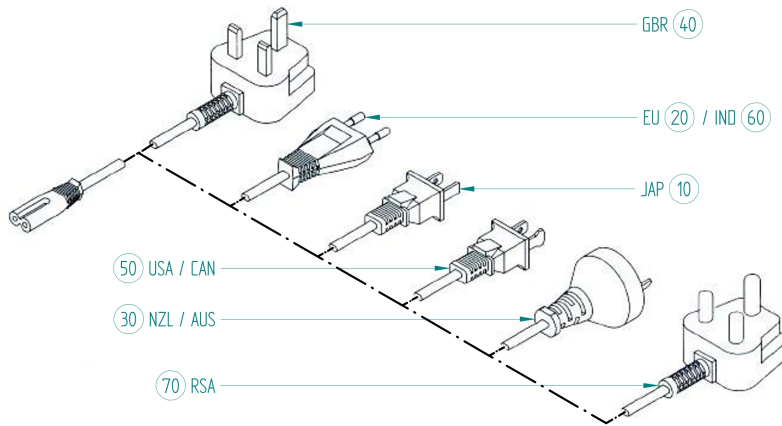

BERNINA artista 165

Power Plug

Pos	Item number	Description
10	0079287004	Power Cord Cpl. Japan
20	0079287303	Power Cord Cpl. Europe
30	0079287002	Power Cord Cpl. New Zealand / Australia
40	0079287001	Power Cord Cpl. Great Britain
50	0079287300	Power Cord Cpl. USA / CAN
60	0079287000	Power Cord India
70	0079287405	Power Cord Cpl. South Africa