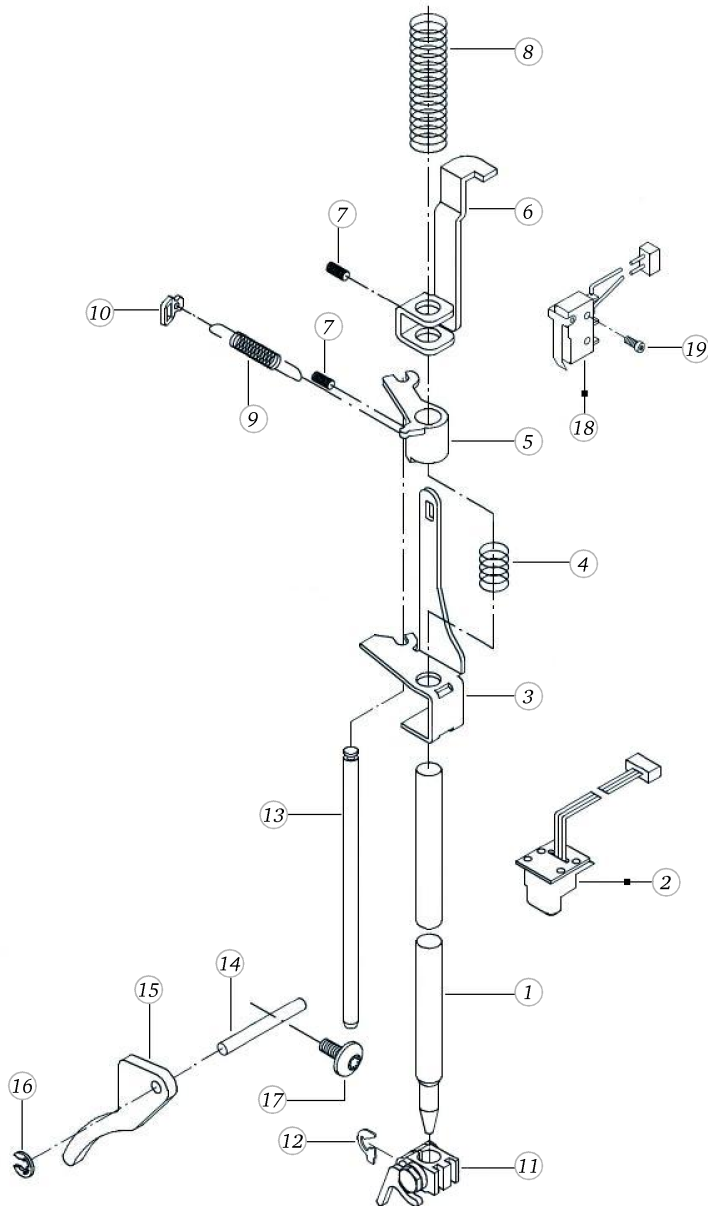

BERNINA artista 165

Side cover with handle

Pos	Item number	Description
1	0048505001	UPPER ARM COVER
2	0078865091	SCREW TORX DUOTAPTITE
3	0048497200	BOBBIN WINDER THREAD TENSION CPL.
4	0048487100	THREAD GUIDE ASSEMBLY
5	0078865043	Socket Pan Head Thread Forming Screws M4x10 DIN7500 - BN13916 Art-No. 2027593
6	0082315100	HANDLE BUSH
7	0082337100	HANDLE CPL.
8	23501453++	Circlips For Shafts d1 4 DIN6799 - BN809 Art- No.1284657
9	0078865044	Socket Pan Head Thread Forming Screws M4x12 DIN7500 - BN13916 Art-No. 2027607
10	0048227002	HEADCOVER CPL. ARTISTA
11	0079737100	THREAD CUTTER CPL.
12	0075757001	PRESSER DEVICE CPL.
13	0075387201	BULB SOCKET CPL.165-185
14	0075355000	LAMP-LC 12-5-A
14	0075355100	Lamp LC12-5
15	0079507501	TAKE UP LEVER COVER CPL.
16	0082855001	Z-Z LIMITATION 5,5MM
17	0078865033	Socket Pan Head Thread Forming Screws M3x6 DIN7500 - BN13916 Art-No. 2027534
18	0079505301	TAKE-UP-LEVER COVER
19	0079515000	COVER REGULATOR
20	0032465110	Socket Button Head Screws M3x 6 ISO 7380-1 - BN6404 Art-No. 1982990
21	0078865045	Socket Pan Head Thread Forming Screws M4x16 DIN7500 - BN13916 Art-No. 2027615
22	0089205100	RELEASE LEVER
23	0077675100	Eccentric
24	0075995000	LAMP HOLDER

Pos	Item number	Description
1	0075885000	PRESSER FOOT BAR
2	0088357100	PRINT BUTTONHOLE SENSOR A
3	0075665100	RELEASE LEVER
4	0075325000	SPRING
5	0075647000	PRESS.FOOT GUIDE FOOT
6	0075675000	DARNING LEVER
7	0078665043	Hexalobular Socket Set Screws M4x6 ISO 4026 - BN11493 Art-No. 3060208
8	0075795100	SPRING
9	0075875000	SPRING
10	0075765000	TAB
11	0011177101	Clamp piece cpl.
12	0089325000	SAFETY CLIP
13	0075985200	GUIDE SHAFT
14	24119043++	CYL.-PIN
15	0075685300	LIFTING LEVER
16	23501453++	Circlips For Shafts d1 4 DIN6799 - BN809 Art-No.1284657
17	0078885043	Button Head Screw Torx Dt M4x10
18	0087677201	MICRO SWITCH WITH CABEL CPL.
19	0078865015	Socket Pan Head Thread Forming Screws M2x10 DIN7500 - BN13916 Art-No. 3271298