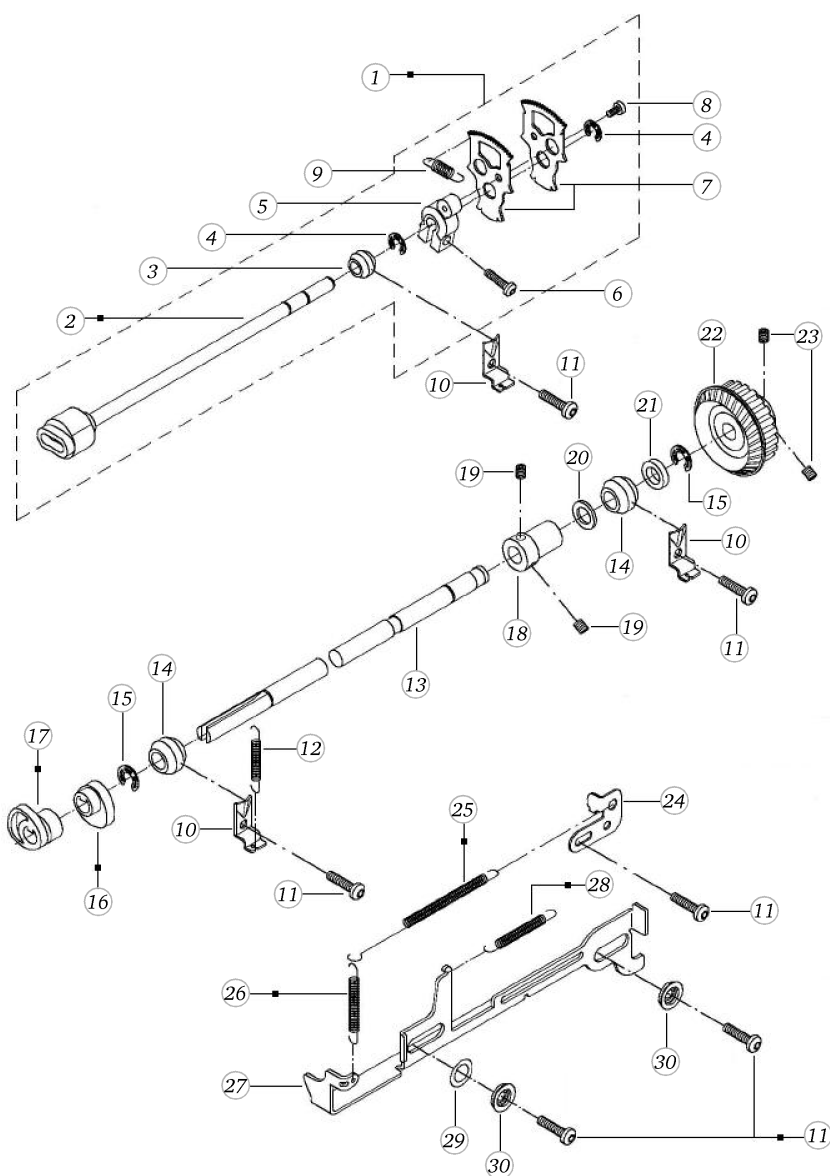

BERNINA artista 165

Base plate

Pos	Item number	Description
1	0078767100	BASE PLATE COVER CPL.
2	0078465000	SELECTION LEVER
3	0321135000	Spring
4	0088895000	DROP FEED KNOB
5	0078947300	BASEPLATE CPL
6	0023345000	Screw Pan Head Pt 3 x 8 WN1452 - BN20138 Art-No. 3216015
7	23351053++	DENTED WASHER
8	0078865067	SCREW TORX DUOTAPTITE
9	0003445000	RUBBER FOOT
10	0003597000	RUBBER FEET CPL.
11	0079165000	COVER

BERNINA artista 165

Feed regulation

Pos	Item number	Description
1	0078367201	CRANKSHAFT CPL.
2	0078365000	CRANK SHAFT
3	0078235001	Bearing
4	23501753++	Circlip For Shafts d1 5 DIN6799 - BN809 Art-No.1284665
5	0078035100	STITCH LENGTH CLAMP V180
6	0078865044	Socket Pan Head Thread Forming Screws M4x12 DIN7500 - BN13916 Art-No. 2027607
7	0078015000	TOOTHED SEGMENT
8	0078865033	Socket Pan Head Thread Forming Screws M3x6 DIN7500 - BN13916 Art-No. 2027534
9	0078445000	Tension Spring De=5,0 L0=15,5 d=0,5
9	0343315000	Tension Spring De=6 L0=18,5 d=0,85
10	0078715200	FIXATION PIECE
11	0078865043	Socket Pan Head Thread Forming Screws M4x10 DIN7500 - BN13916 Art-No. 2027593
12	0079187100	Spring Cpl
13	0078325000	BASE SHAFT
14	0078235000	Bearing
15	23502053++	Circlip For Shafts d1 6 DIN6799 - BN809 Art-No.1284673
16	0078105000	CAM
17	0078115000	CAM
18	0000927201	ADJUSTABLE ADAPTER PREMOUNTED LONG
19	0078665041	Hexalobular Socket Set Screws M4x4 ISO 4026 - BN11493 Art-No. 3060207
20	22961743++	WASHER
21	0078875001	DISTANCE RING
22	0082817000	BEVEL GEAR SET
23	0078685072	Hexalobular Socket Set Screws M5x0,5x5
24	0078405000	Spring Location Piece
25	0078435000	Spring
26	25603003++	TENSION SPRING
27	0078395200	LINK