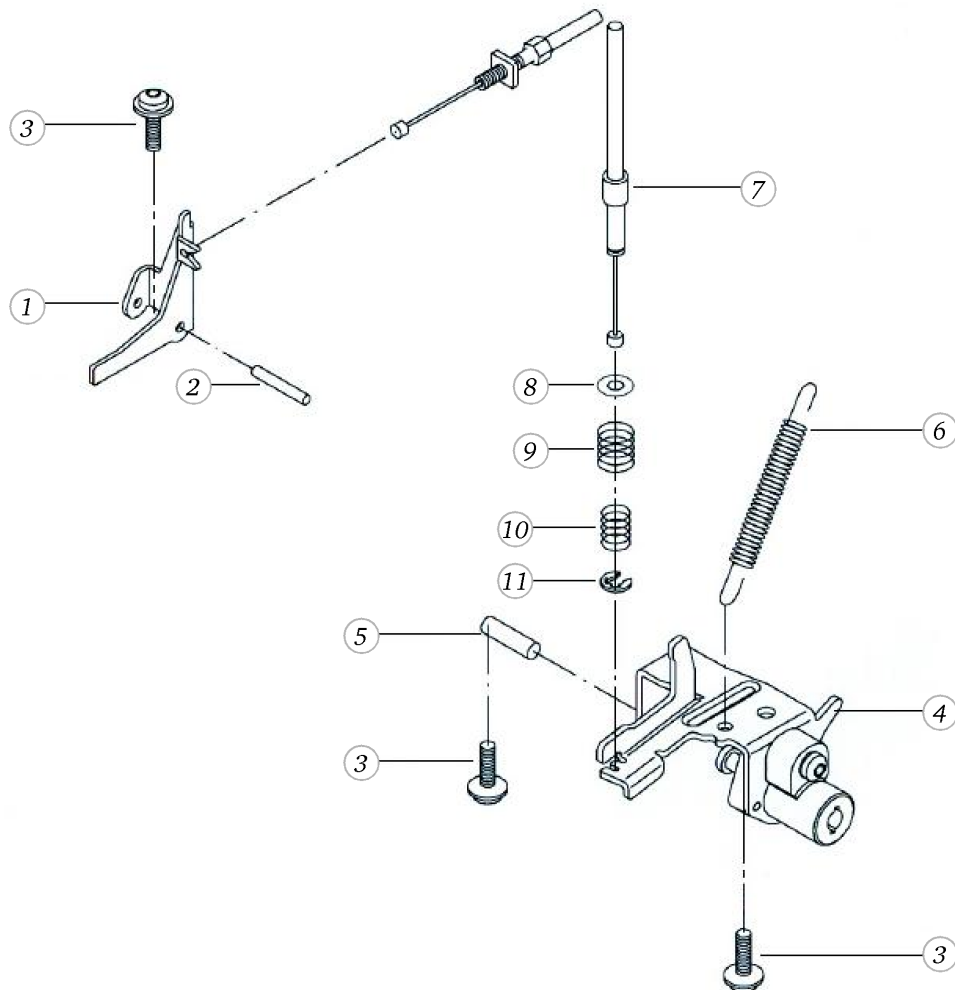

Pos	Item number	Description
1	0079347100	ACCESS. BOX CLASSIC

BERNINA artista 165

Sewing platform

Pos	Item number	Description
1	0088685000	SEWING PLATFORM
2	0307267000	SEAMS GUIDE CPL CLASSIC

Pos	Item number	Description
1	0077595100	DISENGAGING LEVER
2	24112743++	CYLINDRICAL PIN
3	0078885043	Button Head Screw Torx Dt M4x10
4	0078207000	KNEELIFTER DEVICE
5	0082255003	CYLINDRICAL PIN Ø5-h8x16
6	0078905000	SPRING
7	0078535000	BOWDEN CONTROL CABLE
8	22956813++	Flat Washer M5 ISO 7089 - BN715 Art-No. 1729268
9	0087895100	SPRING
10	0087885000	SPRING
11	23501453++	Circlips For Shafts d1 4 DIN6799 - BN809 Art-No.1284657

Darning apparatus

Pos	Item number	Description
1	0015487103	DARNING DEVICE
2	334008030+	RUBBER RING

Carrying case

Pos	Item number	Description
1	0311017100	HARD COVER 130 - 730
2	0082835000	BOLSTER