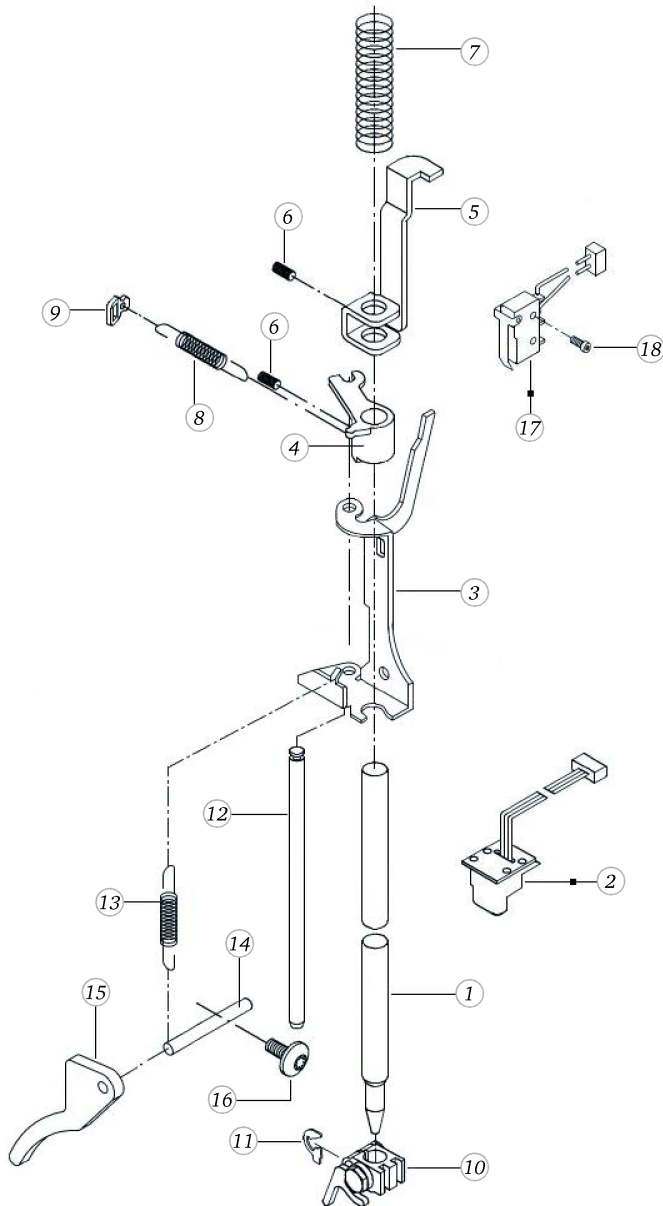

BERNINA artista 165

Presser foot bar

Pos	Item number	Description
1	0087335000	PRESSER FOOT BAR 157.5
2	0088357100	PRINT BUTTONHOLE SENSOR A
3	0089195000	RELEASE LEVER
4	0075647000	PRESS.FOOT GUIDE FOOT
5	0075675000	DARNING LEVER
6	0078665043	Hexalobular Socket Set Screws M4x6 ISO 4026 - BN11493 Art-No. 3060208
7	0075795100	SPRING
8	0075875000	SPRING
9	0075765000	TAB
10	0011177101	Clamp piece cpl.
11	0089325000	SAFETY CLIP
12	0075985200	GUIDE SHAFT
13	0087295100	SPRING
14	24119043++	CYL.-PIN
15	0075685300	LIFTING LEVER
16	0078885043	Button Head Screw Torx Dt M4x10
17	0087677201	MICRO SWITCH WITH CABEL CPL.
18	0078865015	Socket Pan Head Thread Forming Screws M2x10 DIN7500 - BN13916 Art-No. 3271298