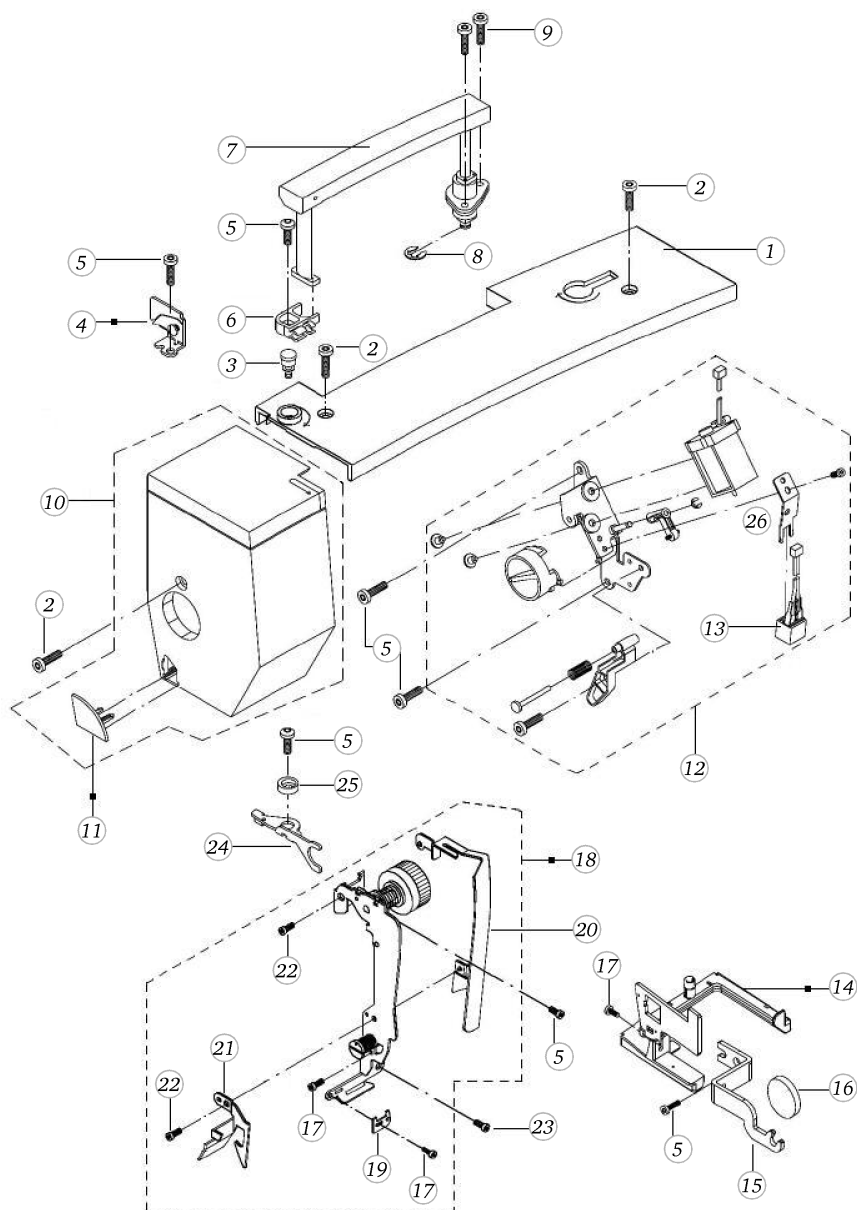

BERNINA artista 165

Side cover with handle

Pos	Item number	Description
1	0048505001	UPPER ARM COVER
2	0078865091	SCREW TORX DUOTAPTITE
3	0048497200	BOBBIN WINDER THREAD TENSION CPL.
4	0048487100	THREAD GUIDE ASSEMBLY
5	0078865043	Socket Pan Head Thread Forming Screws M4x10 DIN7500 - BN13916 Art-No. 2027593
6	0082315100	HANDLE BUSH
7	0082337100	HANDLE CPL.
8	23501453++	Circlips For Shafts d1 4 DIN6799 - BN809 Art- No.1284657
9	0078865044	Socket Pan Head Thread Forming Screws M4x12 DIN7500 - BN13916 Art-No. 2027607
10	0048227004	FRONT COVER CPL.
11	0079737100	THREAD CUTTER CPL.
12	0075757001	PRESSER DEVICE CPL.
13	0075387201	BULB SOCKET CPL.165-185
14	0049927400	LED sewing light packed
15	0338537000	LENS SUPPORT CLASSIC PACKED
16	0079795200	Cap
17	0078865033	Socket Pan Head Thread Forming Screws M3x6 DIN7500 - BN13916 Art-No. 2027534
18	0079507501	TAKE UP LEVER COVER CPL.
19	0082855001	Z-Z LIMITATION 5,5MM
20	0079505301	TAKE-UP-LEVER COVER
21	0079515000	COVER REGULATOR
22	0032465110	Socket Button Head Screws M3x 6 ISO 7380-1 - BN6404 Art-No. 1982990
23	0078865045	Socket Pan Head Thread Forming Screws M4x16 DIN7500 - BN13916 Art-No. 2027615
24	0089205100	RELEASE LEVER
25	0077675100	Eccentric
26	0075995000	LAMP HOLDER