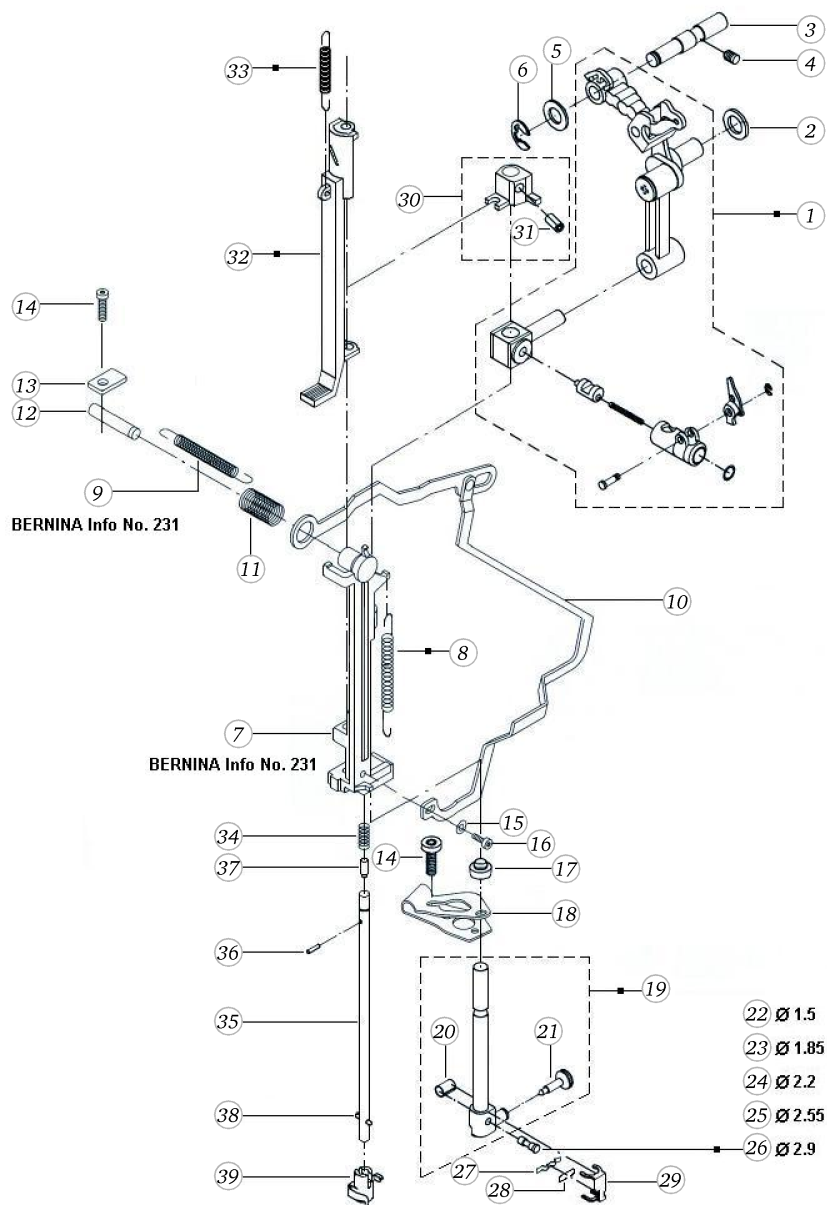

BERNINA artista 165

Needle Drive

Pos	Item number	Description
1	0088827200	TAKE-UP LEVER SET
2	22961743++	WASHER
3	0082265000	CYLINDRICAL PIN
4	0078665043	Hexalobular Socket Set Screws M4x6 ISO 4026 - BN11493 Art-No. 3060208
5	23001213++	Flat Washer d6.2xD10xs1
6	23501753++	Circlip For Shafts d1 5 DIN6799 - BN809 Art-No.1284665
7	0320797000	NEEDLE BAR SUPPORT SET
8	0028525100	Spring
9	0304925200	SPRING
10	0087967100	LEVER CPL.
11	0087225000	SPRING
12	0087145200	PIVOT
13	0010475100	PRESSURE PLATE
14	0078865043	Socket Pan Head Thread Forming Screws M4x10 DIN7500 - BN13916 Art-No. 2027593
15	22950713++	WASHER 3.2 X 7 X 0.5
16	0078865033	Socket Pan Head Thread Forming Screws M3x6 DIN7500 - BN13916 Art-No. 2027534
17	0075715000	BUFFER
18	0075697000	BUFFER SPRING CPL.
19	0082087002	NEEDLE BAR CPL.CB
20	0012965200	Spring Husk
24	0082435200	NEEDLECLAMP SCREW
21	0082435400	Needle Clamp Screw
24	0082435300	Needle Clamp Screw
21	0082435400	Needle Clamp Screw
22	0082115000	PIN Ø1.5
23	0082115001	PIN Ø1.85
24	0082115002	PIN Ø2.20
25	0082115003	PIN Ø2.55
26	0082115004	PIN Ø2.90
27	0082135100	FLAT SPRING