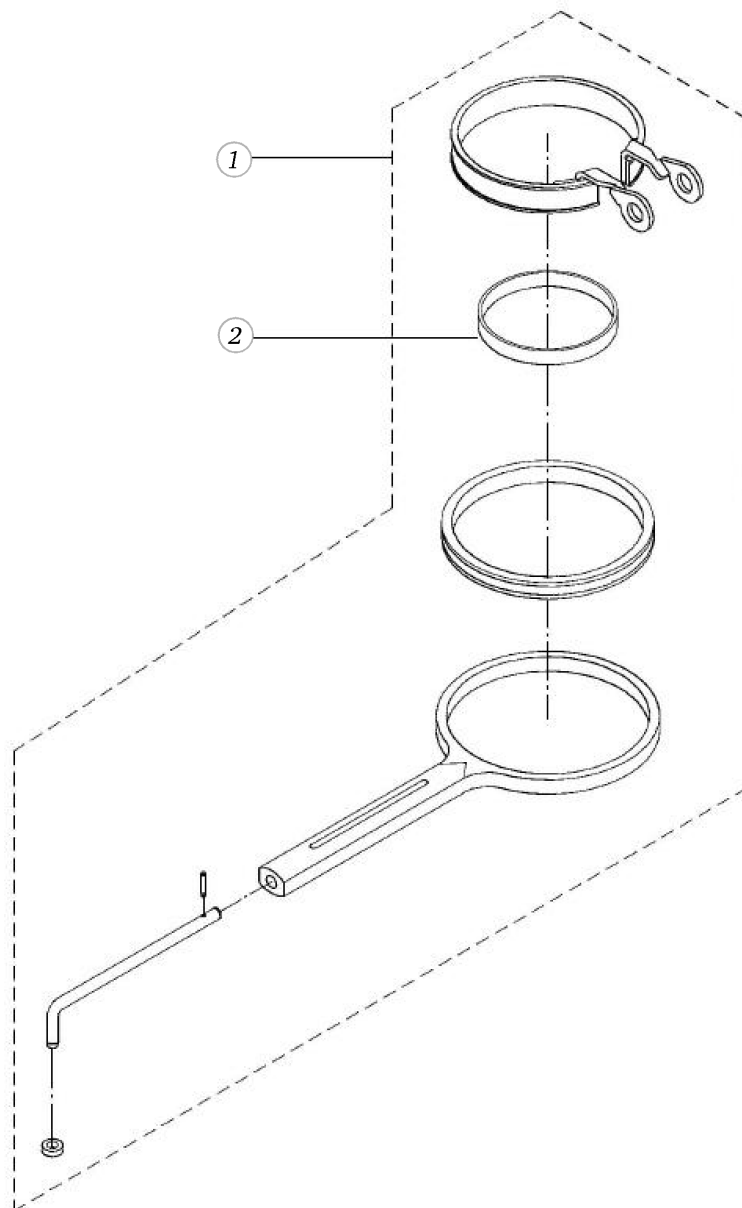

Darning apparatus

Pos	Item number	Description
1	0015487103	DARNING DEVICE
2	334008030+	RUBBER RING