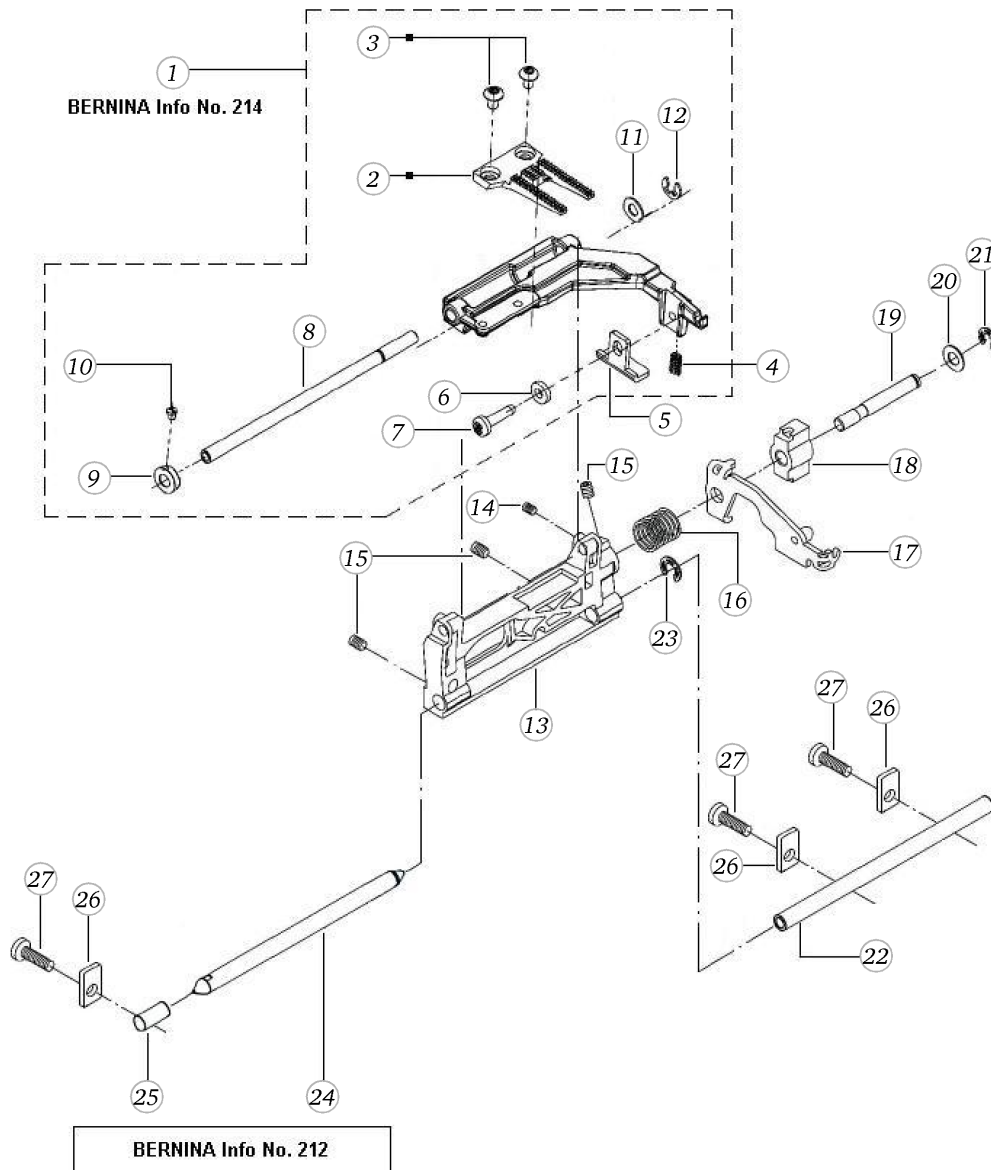

BERNINA artista 165

Feed dog unit

Pos	Item number	Description
27	0078865043	Socket Pan Head Thread Forming Screws M4x10 DIN7500 - BN13916 Art-No. 2027593