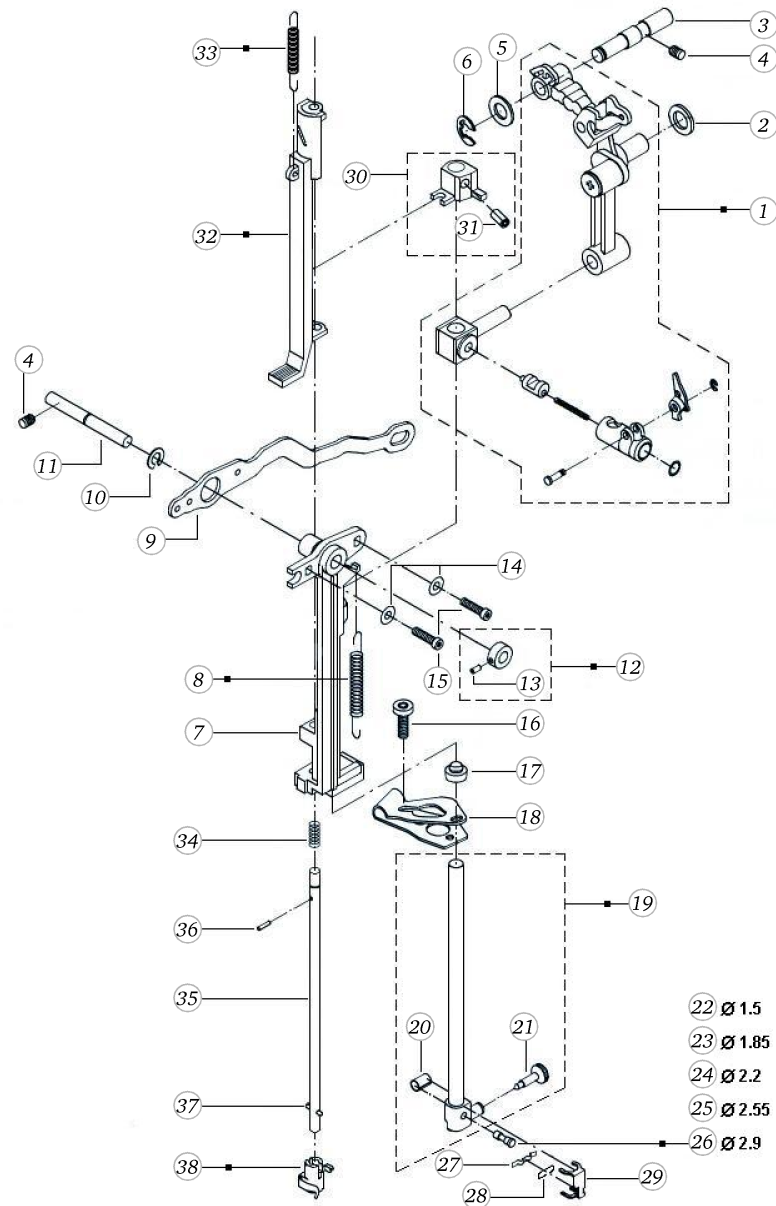

BERNINA artista 165

Needle Drive

Pos	Item number	Description
26	0082115004	PIN Ø2.90
27	0082135100	FLAT SPRING
28	0082145000	GUIDE
29	0082125000	CLAMP
30	0075637300	Guide Assembled
31	0078665041	Hexalobular Socket Set Screws M4x4 ISO 4026 - BN11493 Art-No. 3060207
32	0075865200	THREADER SUPPORT
33	0075315200	Spring
34	0075965000	Spring -
35	0075747200	Threader Device Cpl.
36	0075955015	PIN
38	0337927100	threader head packed