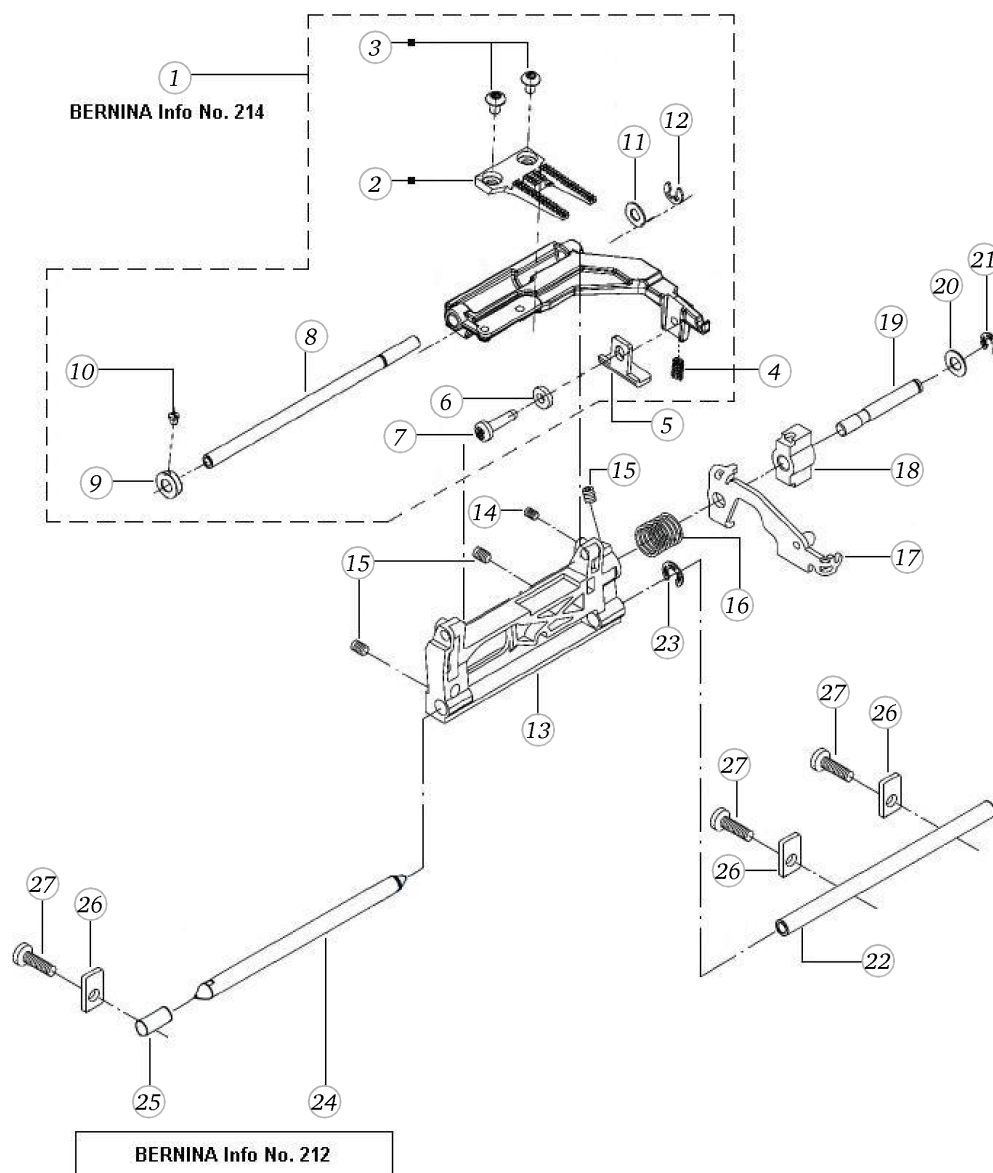

BERNINA artista 165

Feed dog unit

Pos	Item number	Description
1	0302257000	SCHOOLKIT TRANSPORTER
2	0302155000	FEEDDOG 5.5 MM
3	0032465110	Socket Button Head Screws M3x 6 ISO 7380-1 - BN6404 Art-No. 1982990
4	25524003++	Spring
5	0000785200	ADJUSTING PLATE
6	22952113++	Washer 3.2/7x1.5 black finished
7	0078865036	Socket Pan Head Thread Forming Screws M3x12 DIN7500 - BN13916 Art-No. 2027569
8	0302015000	SLIDING AXLE
9	0011217001	Adjusting Ring Cpl with 1 screw
10	20500353++	Cylinder Head Screw M2x2.5
11	22950213++	Washer d2.2xD7.5xs0.5
12	23500553++	Circlips For Shafts d1 1.5 DIN6799 - BN809 Art-No.1284614
13	0000245500	FEED DOG FORK
14	0078665031	Hexalobular Socket Set Screws M3x4 ISO 4026 - BN11493 Art-No. 3060200
15	0078665043	Hexalobular Socket Set Screws M4x6 ISO 4026 - BN11493 Art-No. 3060208
16	0079055000	SPRING
17	0078047200	THRUST REVERSER CPL.
18	0078065100	Swing Bearing
19	0078075000	BOLT
20	23100203++	Flat Washer d5.2-10x0.5
21	23501453++	Circlips For Shafts d1 4 DIN6799 - BN809 Art-No.1284657
22	0078695001	PIVOT POINT
23	23501753++	Circlip For Shafts d1 5 DIN6799 - BN809 Art-No.1284665
24	0078705100	ECCENTRIC AXLE
25	0078695100	BEARING
26	0010475100	PRESSURE PLATE