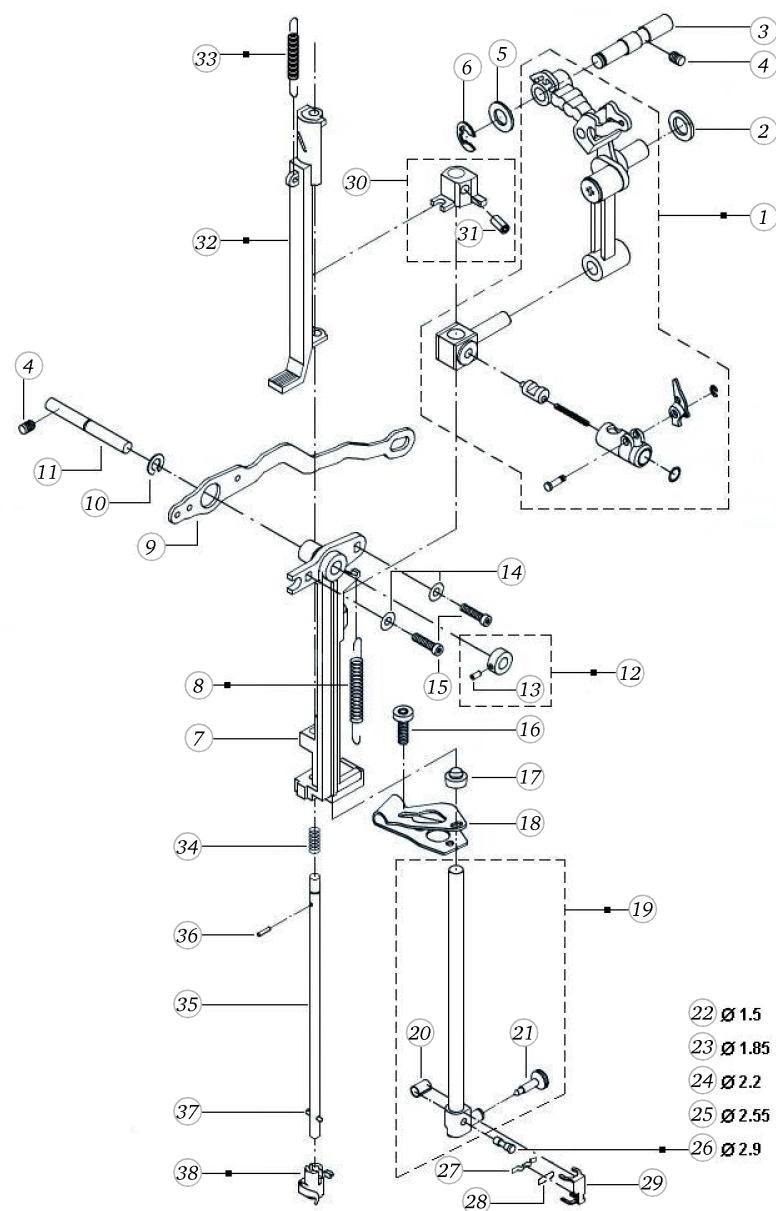

BERNINA artista 165

Needle Drive

Pos	Item number	Description
1	0088827200	TAKE-UP LEVER SET
2	22961743++	WASHER
3	0082265000	CYLINDRICAL PIN
4	0078665043	Hexalobular Socket Set Screws M4x6 ISO 4026 - BN11493 Art-No. 3060208
5	23001213++	Flat Washer d6.2xD10xs1
6	23501753++	Circlip For Shafts d1 5 DIN6799 - BN809 Art-No.1284665
7	0075725200	NEEDLE BAR SUPPORT
8	0028525100	Spring
9	0082045000	LEVER
10	23501453++	Circlips For Shafts d1 4 DIN6799 - BN809 Art-No.1284657
11	0075735000	BOLT
12	0082277000	SET COLLAR CPL.
13	0078665031	Hexalobular Socket Set Screws M3x4 ISO 4026 - BN11493 Art-No. 3060200
14	22950713++	WASHER 3.2 X 7 X 0.5
15	0078865036	Socket Pan Head Thread Forming Screws M3x12 DIN7500 - BN13916 Art-No. 2027569
16	0078865043	Socket Pan Head Thread Forming Screws M4x10 DIN7500 - BN13916 Art-No. 2027593
17	0075715000	BUFFER
18	0075697000	BUFFER SPRING CPL.
19	0082087002	NEEDLE BAR CPL.CB
20	0012965200	Spring Husk
24	0082435200	NEEDLECLAMP-SCREW
21	0082435400	Needle Clamp Screw
24	0082435300	Needle Clamp Screw
21	0082435400	Needle Clamp Screw
22	0082115000	PIN Ø1.5
23	0082115001	PIN Ø1.85
24	0082115002	PIN Ø2.20
25	0082115003	PIN Ø2.55