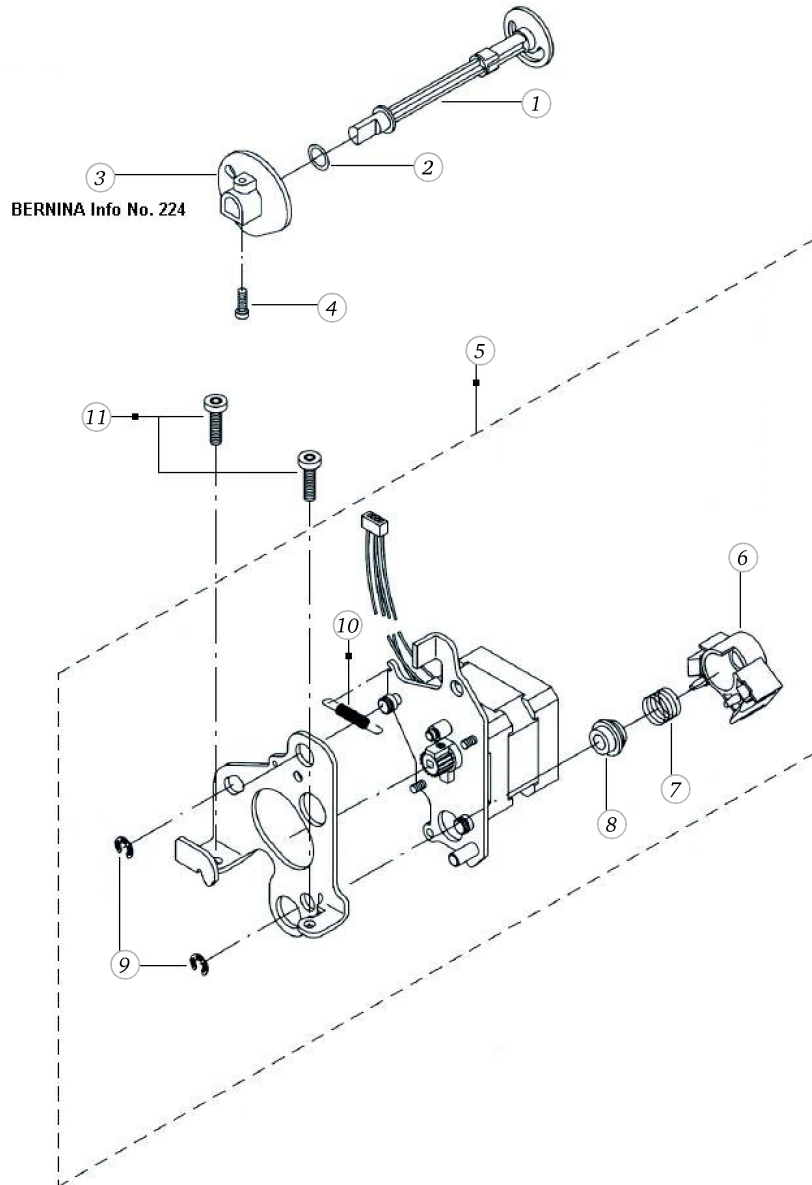

BERNINA artista 165

Stitch length motor

Pos	Item number	Description
1	0078605200	ROTATIONAL CONNECTOR
2	0089595010	SPRING WASHER
3	0306755000	ADJUSTING CAM
4	0078865036	Socket Pan Head Thread Forming Screws M3x12 DIN7500 - BN13916 Art-No. 2027569
5	0078257101	STITCHLENGTH-DRIVE CPL.
6	0078555000	COVER PLATE
7	0078565000	SPRING
8	0078545000	Bearing
9	23501453++	Circlips For Shafts d1 4 DIN6799 - BN809 Art- No.1284657
10	25629203++	Spring
11	0078865043	Socket Pan Head Thread Forming Screws M4x10 DIN7500 - BN13916 Art-No. 2027593