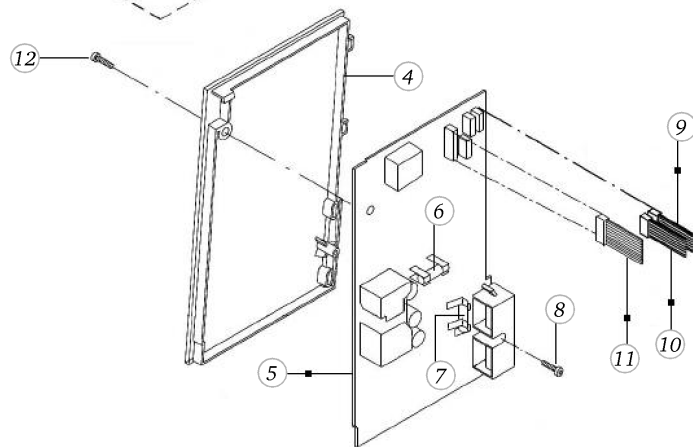

Pos	Item number	Description
1	0087807201	BACK COVER CPL.
2	0079115200	SPOOL SUPPORTER PIN
3	0307015000	SPOOL SUPPORTER PIN
4	0325317000	CHASSIS PRINT SPARE PARTS
5	4088327000	L-PRINT CLASSIC UNIVERSAL
6	0303795000	FUSE
7	0303805000	FUSE
8	0023345001	TORX SCREW
9	0006597112	CABLE CPL. 5-POL
10	0006597113	CABLE CPL. 5-POL
11	0006597118	CABLE CPL. 2-POL
12	0078865049	Socket Pan Head Thread Forming Screws M4x35 DIN7500 - BN13916 Art-No. 3271306