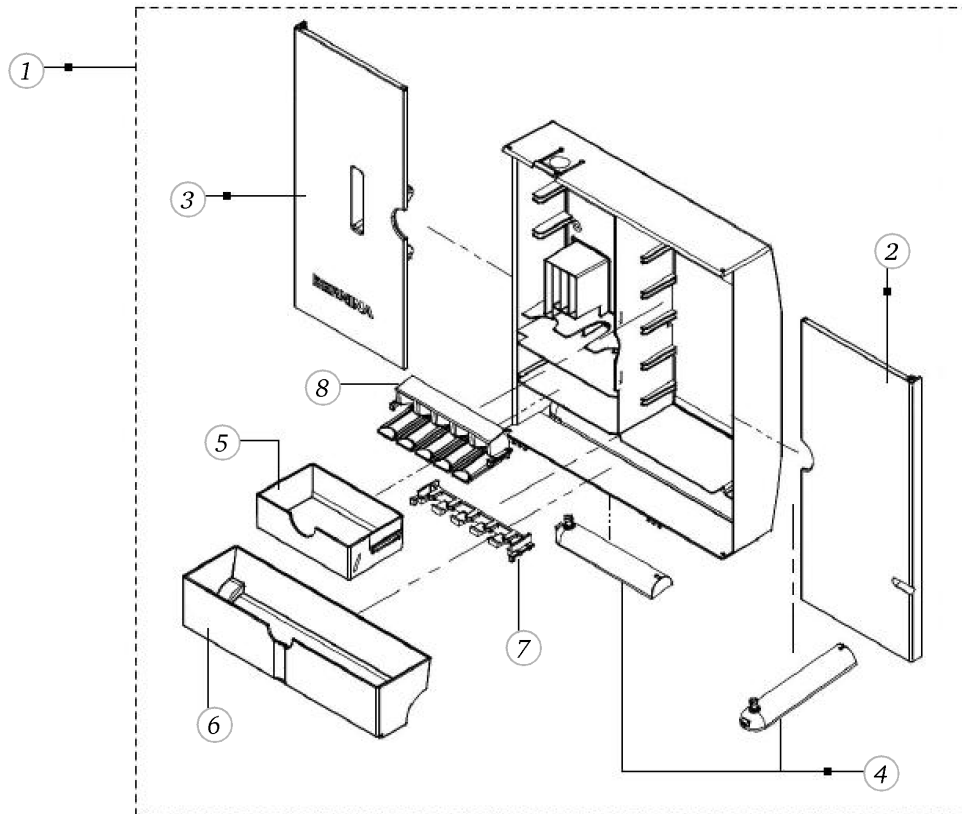

BERNINA artista 165

Accessories box

Pos	Item number	Description
1	0303967002	ACCESSORIES BOX CPL.
2	0303975001	DOOR RIGHT
3	0303985001	DOOR-LEFT
3	0303985201	door left without bulges smoke transparent
4	0303997001	SWING FOOT CPL. WHITE
5	0304005001	DRAWER SMALL WHITE
7	0304025000	Rack For Foot
8	0304035000	RACK FOR BOBBIN