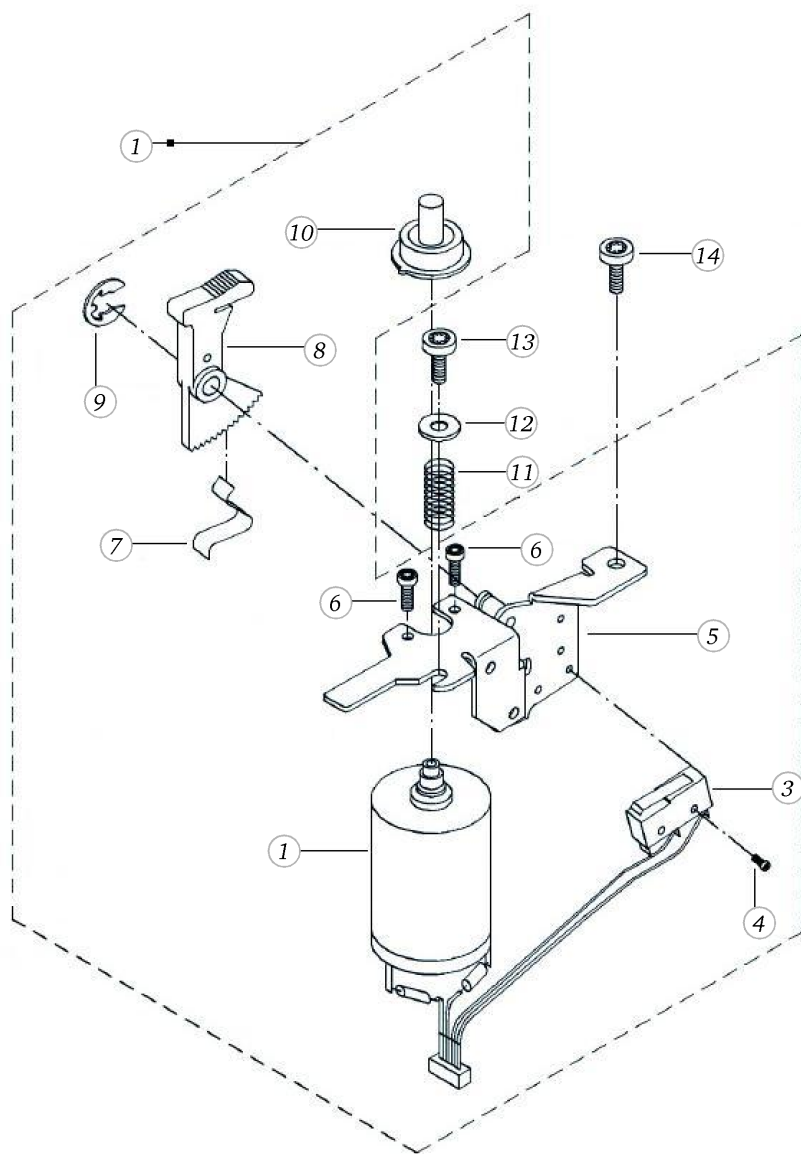

BERNINA artista 165

Bobbinwinder with motor

Pos	Item number	Description
1	0311537200	BOBBIN WINDER CPL.
3	0007935400	MICRO SWITCH
4	0078865015	Socket Pan Head Thread Forming Screws M2x10 DIN7500 - BN13916 Art-No. 3271298
5	0311515000	WINDER SUPPORT
6	0077525020	SCREW TORX M2.5X4
7	0077745000	Spring
8	0020077100	BOBBIN WINDER LEVER CPL.
9	23501153++	Circlips For Shafts d1 3.2 DIN6799 - BN809 Art- No.1284649
10	0018437200	Spool Carrier Cpl. white
11	25545003++	Spring
12	22955013++	Flat Washer
13	0078865046	Socket Pan Head Thread Forming Screws M4x20 DIN7500 - BN13916 Art-No. 3070342
14	0078865043	Socket Pan Head Thread Forming Screws M4x10 DIN7500 - BN13916 Art-No. 2027593