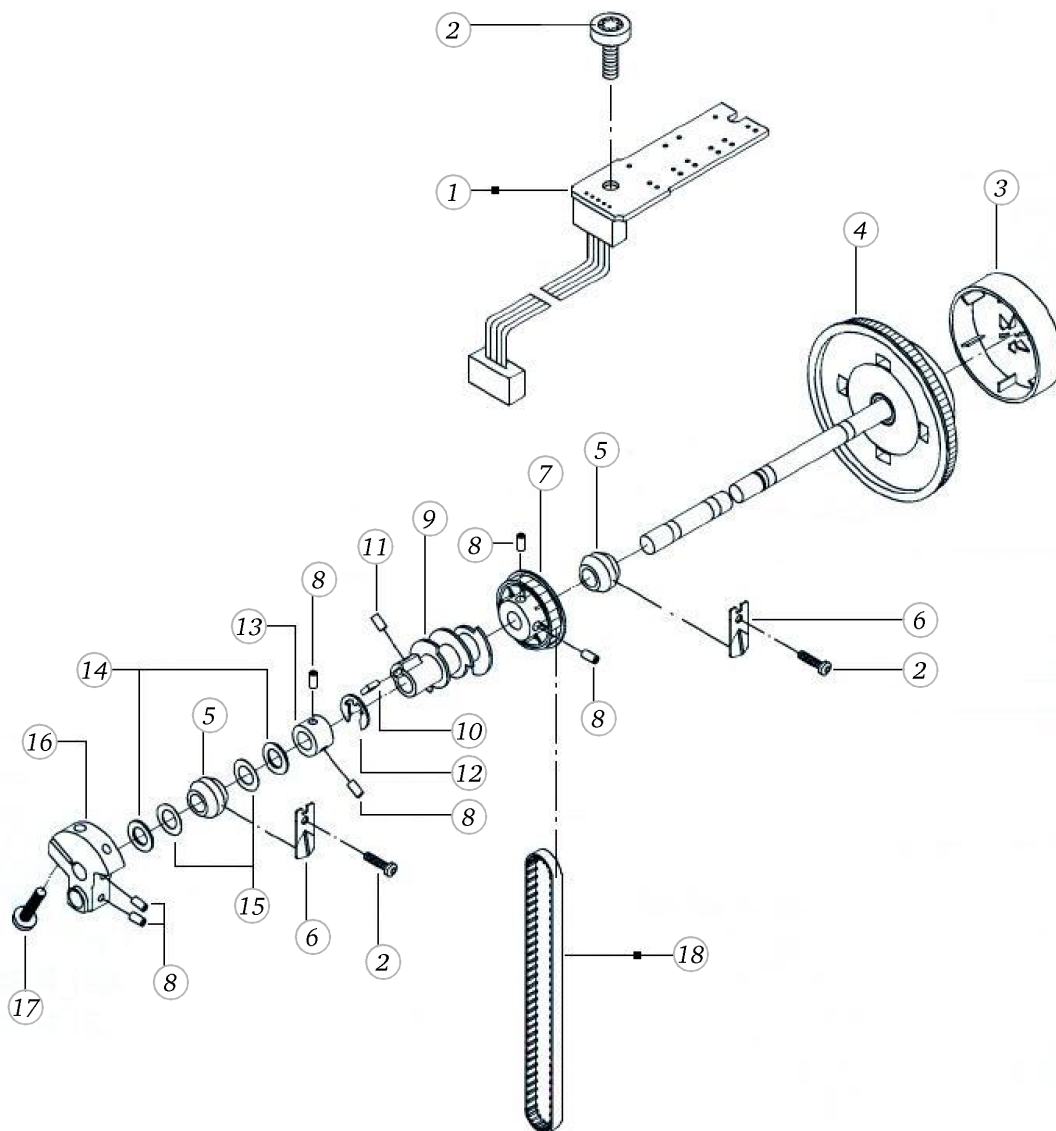

BERNINA artista 165

Main shaft with hand wheel

Pos	Item number	Description
1	0077567000	P-PRINT
2	0078865043	Socket Pan Head Thread Forming Screws M4x10 DIN7500 - BN13916 Art-No. 2027593
3	0077717000	HAND WHEEL CPL.
4	0077797100	MAIN SHAFT CPL.
5	0078235002	Bearing 10
6	0077785100	CLAMPING CLOW
7	0019947301	BELT DRIVE 24 TEETH
8	0078685072	Hexalobular Socket Set Screws M5x0,5x5
9	0077547100	SYNCHR.DISK CPL.
10	22684183++	Square Thin Nuts M4 DIN 562 - BN145 Art-No. 1092502
11	0078665043	Hexalobular Socket Set Screws M4x6 ISO 4026 - BN11493 Art-No. 3060208
12	0079665011	Circlip For Shafts As 9.0, Benzing
13	0077817000	Adjusting Ring Cpl.
14	0078955071	Synthetic Washer 10,3 x 17 x 1
15	303200031+	Washer
16	0077807100	BALANCE PIECE CPL.
17	0077525067	SCREW
18	0079035022	BELT 188 XL