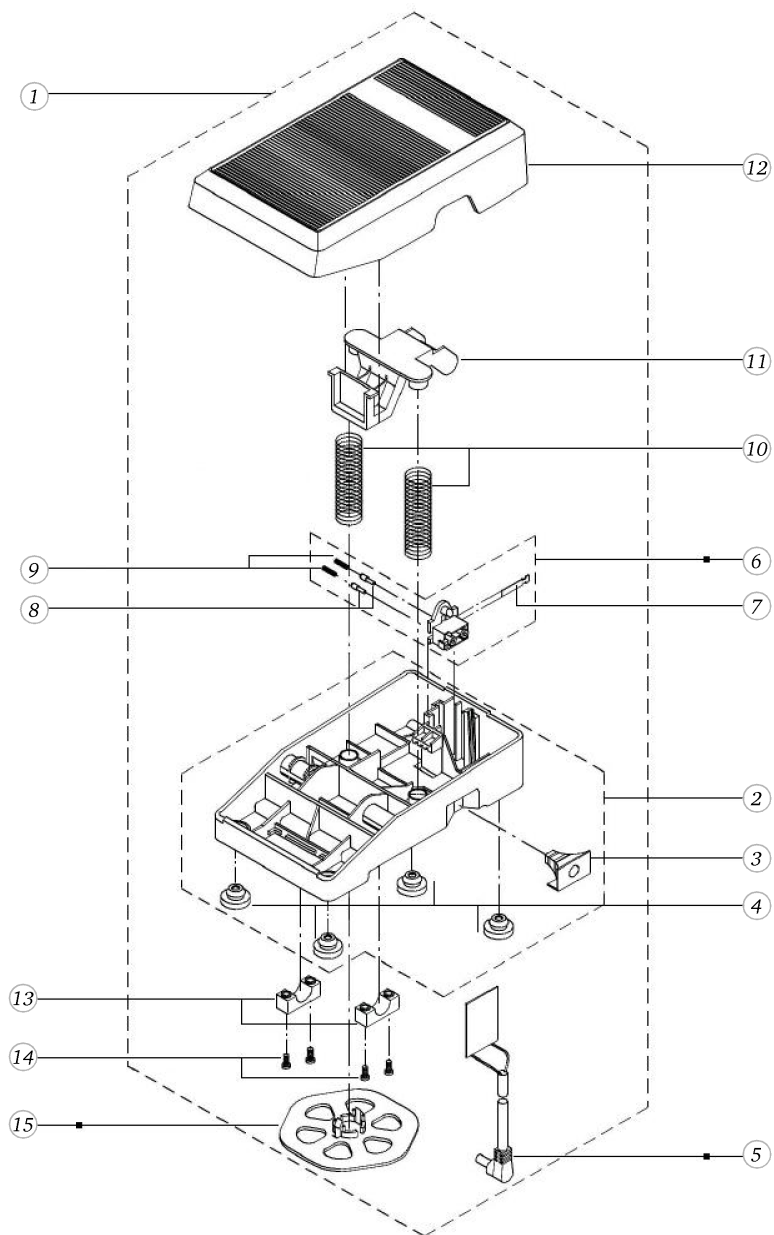

BERNINA artista 165

Foot controller

Pos	Item number	Description
4	0079887401	FOOT CONTROLLER CLASSIC CPL.
1	1046637000	Foot Controller with Back Kick
2	0026447002	FOOT CONTROL HOUSING
3	0082655000	HOLDER
4	0026985001	Foot
5	0082957100	FOOT CONTROL CABLE SET
6	0026437000	Slidegate Valve Of Cpl.
7	325278030+	CONTACT PLATE
8	325355031+	TRACER PIN
9	25503303++	PRESSURE SPRING
10	25570103++	PRESSURE SPRING
11	325371030+	PRESSURE YOKE
12	0026457204	Footstep Disk Housing Cpl Footstep NCS (CLASSIC)/ Housing NCS
13	0026515002	Bride
14	20302323++	CYL. SCREW
15	0079875201	Wire Plate