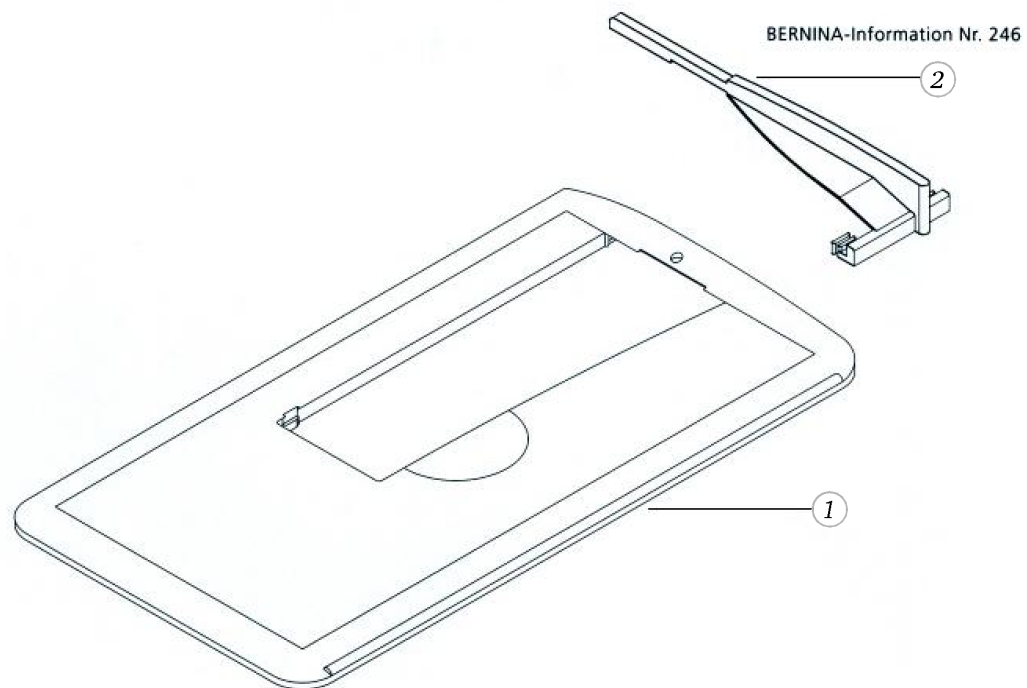

BERNINA artista 165

Sewing platform

Pos	Item number	Description
1	0088685000	SEWING PLATFORM
2	0307267000	SEAMS GUIDE CPL CLASSIC