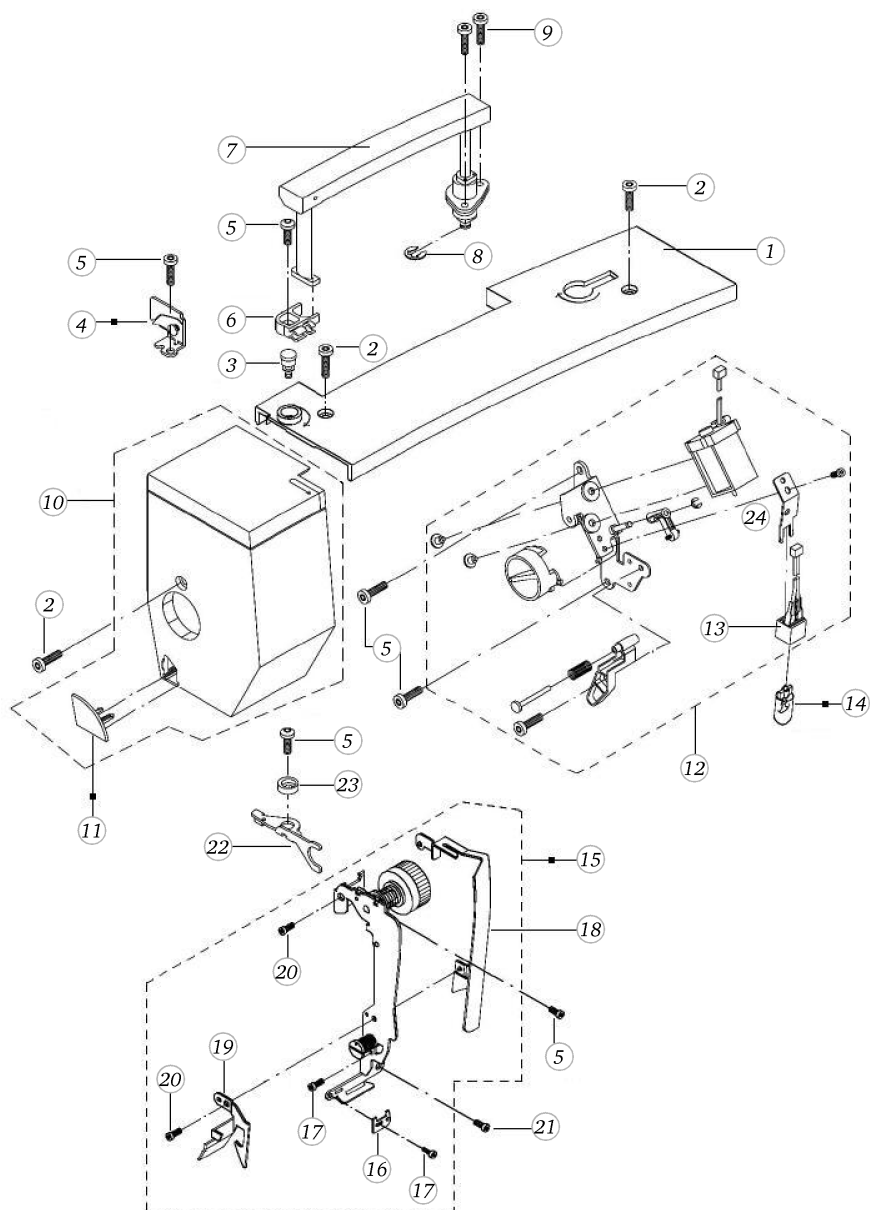

BERNINA artista 165

Side cover with handle

Pos	Item number	Description
1	0048505001	UPPER ARM COVER
2	0078865091	SCREW TORX DUOTAPTITE
3	0048497200	BOBBIN WINDER THREAD TENSION CPL.
4	0048487100	THREAD GUIDE ASSEMBLY
5	0078865043	Socket Pan Head Thread Forming Screws M4x10 DIN7500 - BN13916 Art-No. 2027593
6	0082315100	HANDLE BUSH
7	0082337100	HANDLE CPL.
8	23501453++	Circlips For Shafts d1 4 DIN6799 - BN809 Art- No.1284657
9	0078865044	Socket Pan Head Thread Forming Screws M4x12 DIN7500 - BN13916 Art-No. 2027607
10	0048227002	HEADCOVER CPL. ARTISTA
11	0079737100	THREAD CUTTER CPL.
12	0075757001	PRESSER DEVICE CPL.
13	0075387201	BULB SOCKET CPL.165-185
14	0075355000	LAMP-LC 12-5-A
14	0075355100	Lamp LC12-5
15	0079507501	TAKE UP LEVER COVER CPL.
16	0082855001	Z-Z LIMITATION 5,5MM
17	0078865033	Socket Pan Head Thread Forming Screws M3x6 DIN7500 - BN13916 Art-No. 2027534
18	0079505301	TAKE-UP-LEVER COVER
19	0079515000	COVER REGULATOR
20	0032465110	Socket Button Head Screws M3x 6 ISO 7380-1 - BN6404 Art-No. 1982990
21	0078865045	Socket Pan Head Thread Forming Screws M4x16 DIN7500 - BN13916 Art-No. 2027615
22	0089205100	RELEASE LEVER
23	0077675100	Eccentric
24	0075995000	LAMP HOLDER