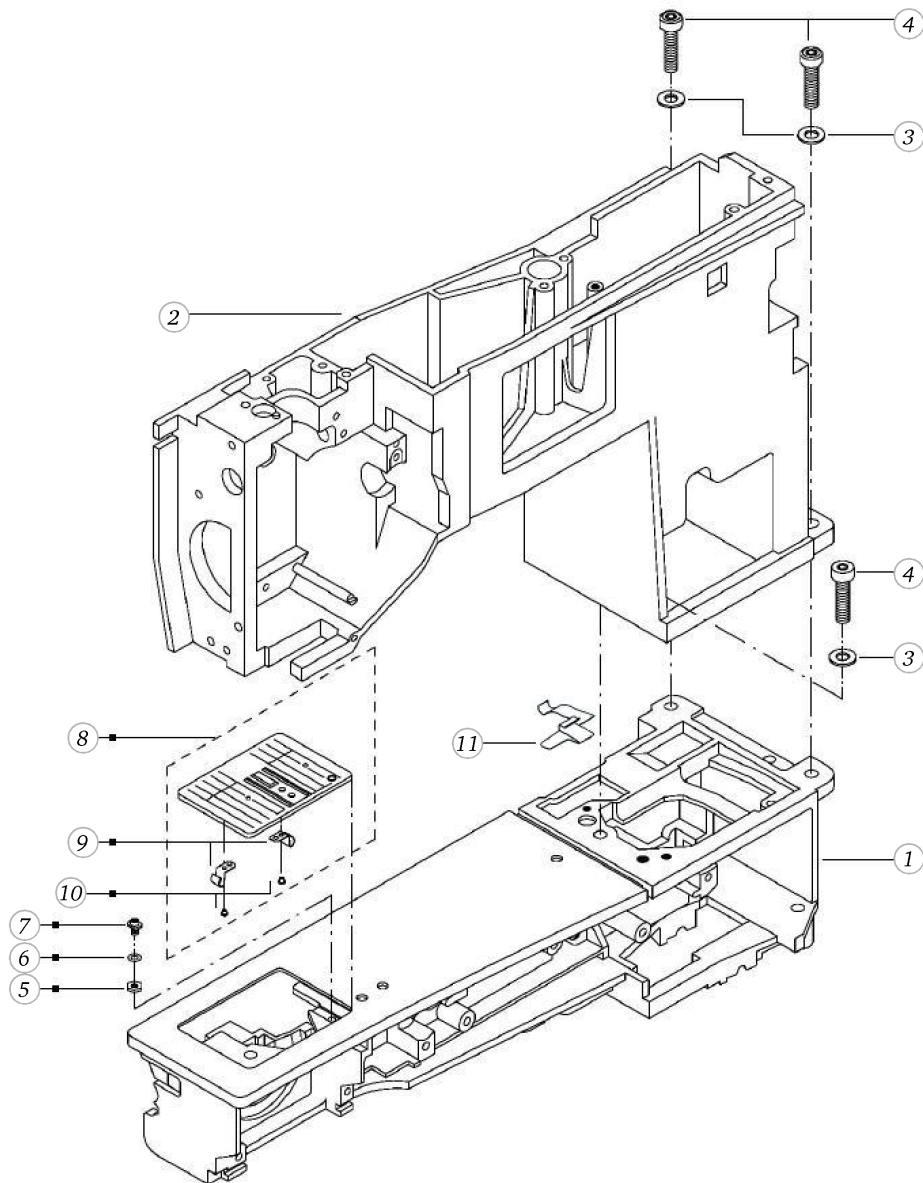

BERNINA artista 165

Foundations

Pos	Item number	Description
1	0079415300	FOUNDATION CB
2	0089985400	UPPER ARM
3	22959313++	WASHER
4	0077525067	SCREW
5	22502313++	HEXAGONAL NUT
6	23225753++	Curved Spring Washers M3 DIN 137 A - BN795 Art- No. 1280317
7	0026045200	SPECIAL BOLT
8	0078747100	NEEDLE PLATE CPL.
9	0078755200	Clip
9	0078755300	Clip
10	20500223++	Slotted Machine Screw M2x1.8 nickel-plated
11	0307435000	CONTACT SPRING