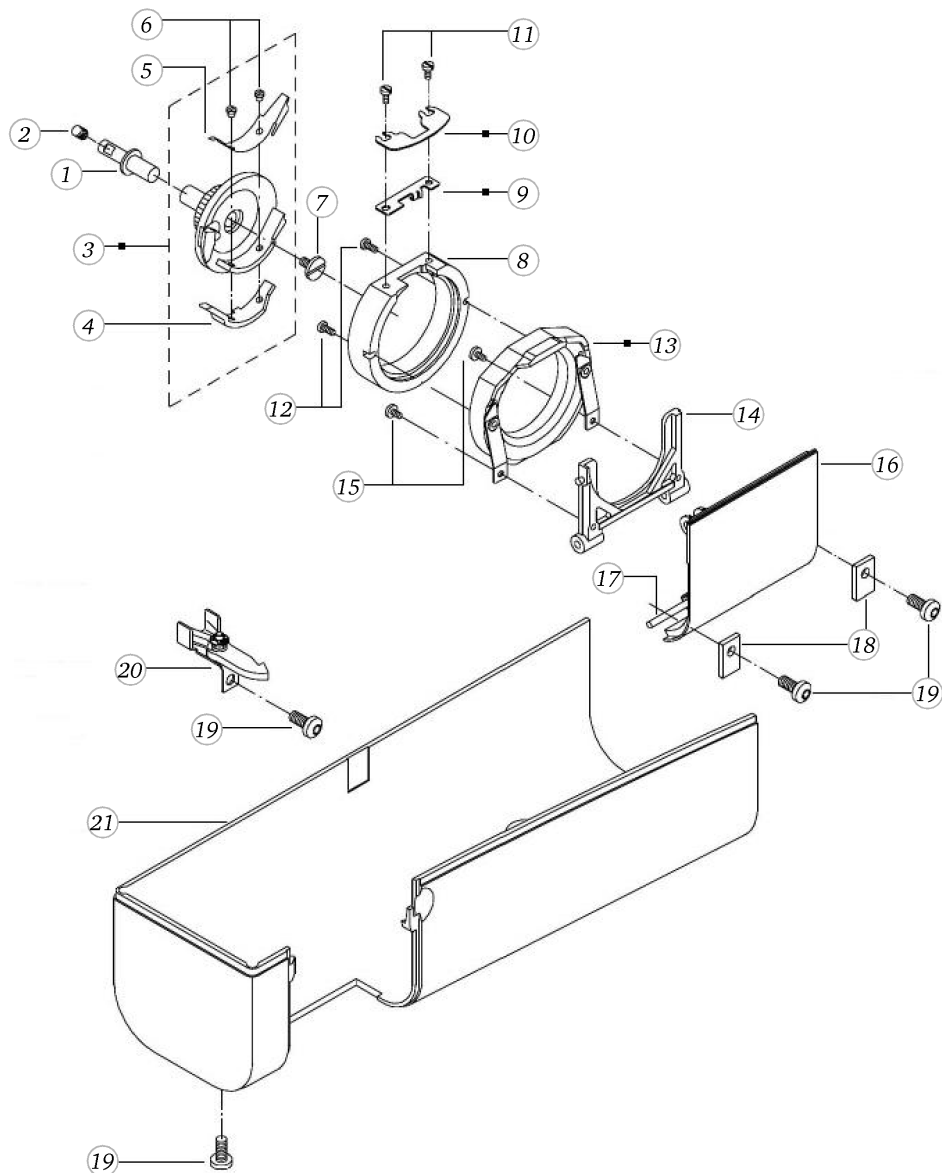

BERNINA artista 165

Hook driver

Pos	Item number	Description
1	0000705000	AXLE
2	0078665043	Hexalobular Socket Set Screws M4x6 ISO 4026 - BN11493 Art-No. 3060208
3	0026537500	HOOK DRIVER CPL.
4	0020485000	SUPPORT SHEET
5	0007325100	DRIVER SPRING
6	21500683++	SCREW M2.5
7	0017205200	LOW-HEAD SCREW M3
7	0017205300	thruss head screw
8	0030845300	SHUTTLE RACE RING
9	0031635100	THREAD GUIDE
10	0066335100	THREAD GUIDE PLATE
11	0077525020	SCREW TORX M2.5X4
12	0077525022	SCREW TORX M2.5X8
13	0015387200	SHUTTLE RACE COVER CPL.
14	0015867000	HOLDER CPL
15	0329495001	SCREW M2,3X4
16	0078787300	FREE ARM COVER DOOR
17	0078795100	AXLE
18	0010475100	PRESSURE PLATE
19	0078865043	Socket Pan Head Thread Forming Screws M4x10 DIN7500 - BN13916 Art-No. 2027593
20	0079207000	PAWL
21	0089575000	FREE ARM COVER