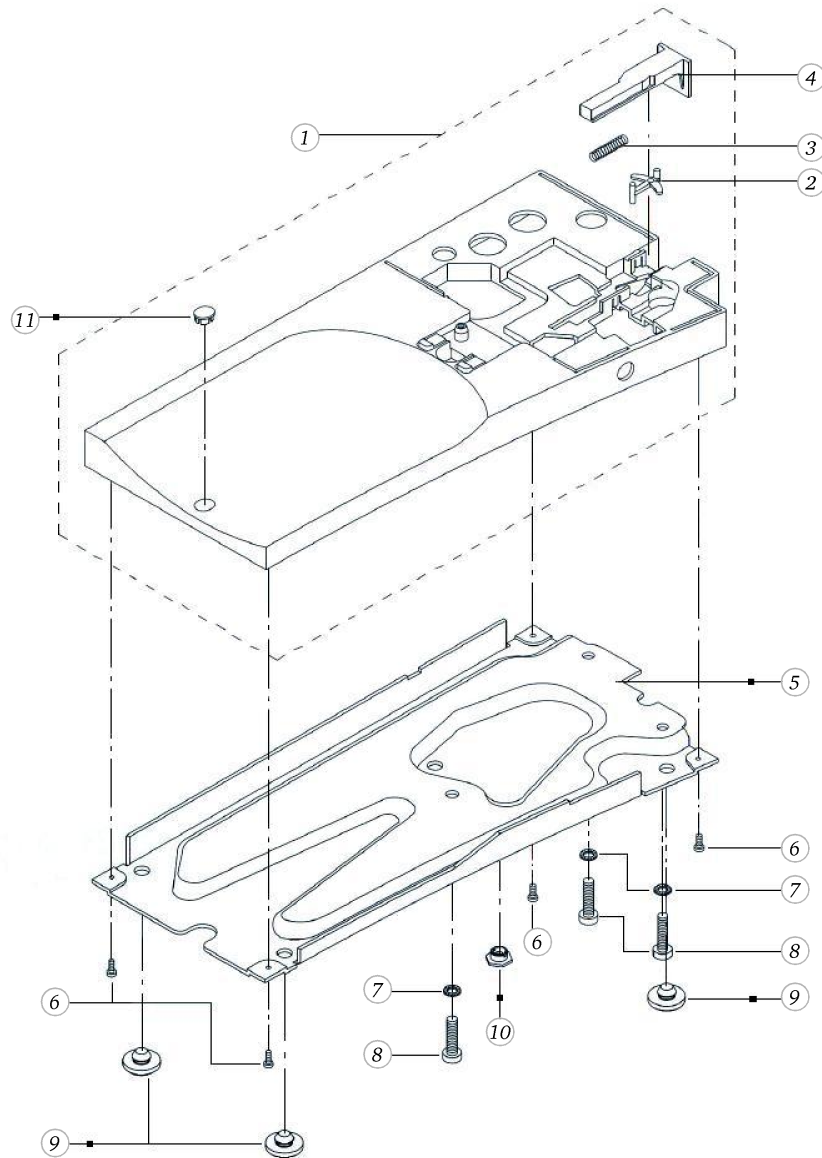

BERNINA artista 165

Base plate

Pos	Item number	Description
1	0078767100	BASE PLATE COVER CPL.
2	0078465000	SELECTION LEVER
3	0321135000	Spring
4	0088895000	DROP FEED KNOB
5	0078947300	BASEPLATE CPL
6	0023345000	Screw Pan Head Pt 3 x 8 WN1452 - BN20138 Art-No. 3216015
7	23351053++	DENTED WASHER
8	0078865067	SCREW TORX DUOTAPTITE
9	0003445000	RUBBER FOOT
10	0003597000	RUBBER FEET CPL.
11	0079165000	COVER