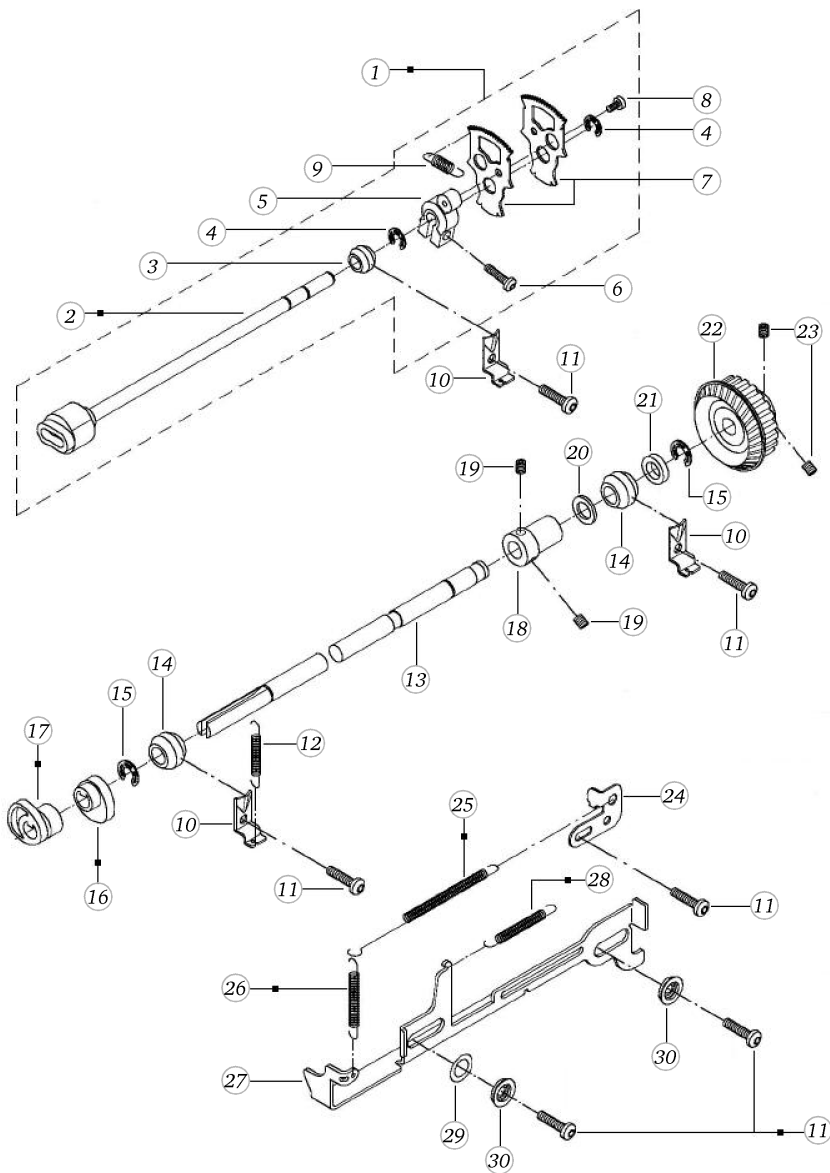

BERNINA artista 165

Feed regulation

Pos	Item number	Description
28	25604203++	TENSION SPRING
29	0030735100	o-ring seal D10.82/d1.78 70ShoreA EPDM schwefelvernetzt D
30	0032185100	GUIDE BELT