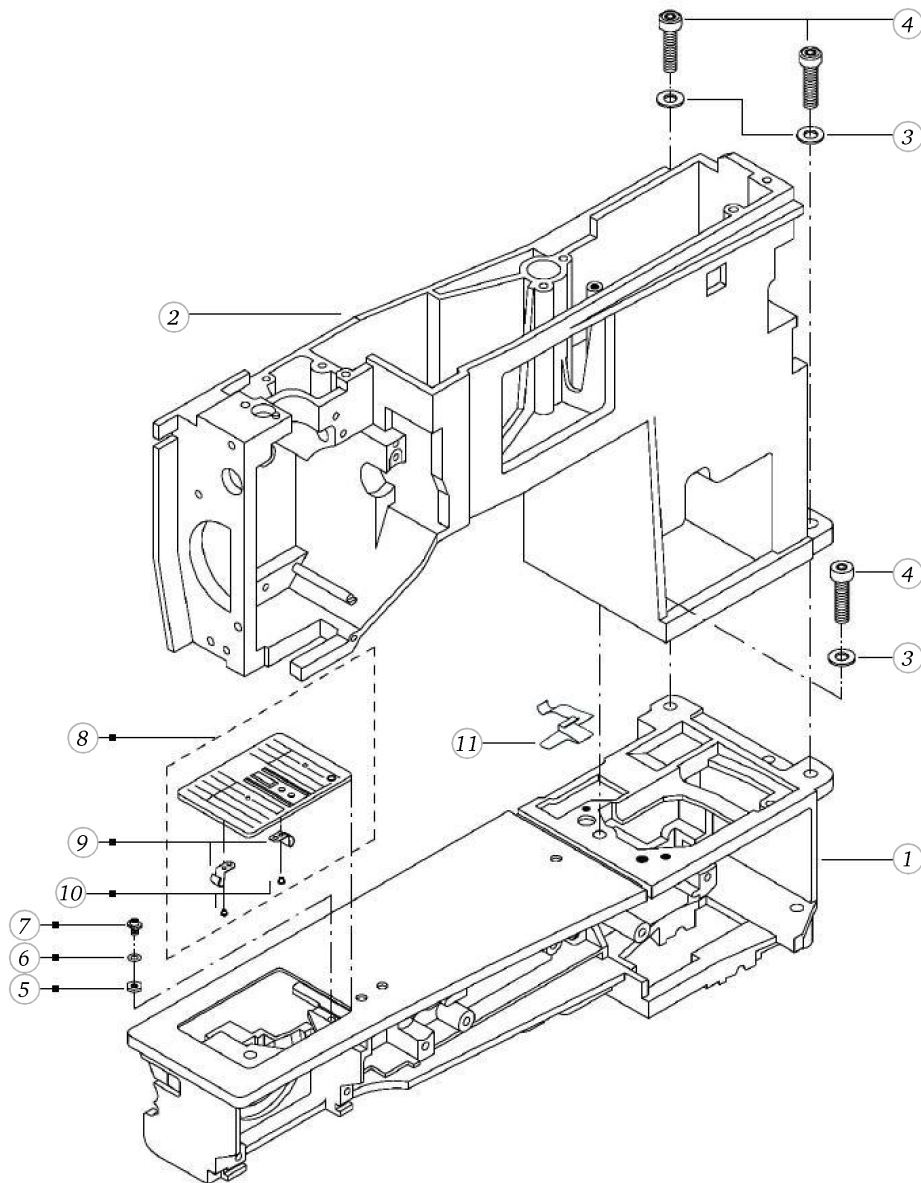

BERNINA artista 165

Foundations

Pos	Item number	Description
1	0079415300	FOUNDATION CB
2	0087785000	UPPER ARM
3	22959313++	WASHER
4	0077525067	SCREW
5	22502313++	HEXAGONAL NUT
6	23225753++	Curved Spring Washers M3 DIN 137 A - BN795 Art- No. 1280317
7	0026045200	SPECIAL BOLT
8	0078747100	NEEDLE PLATE CPL.
9	0078755200	Clip
9	0078755300	Clip
10	20500223++	Slotted Machine Screw M2x1.8 nickel-plated
11	0307435000	CONTACT SPRING