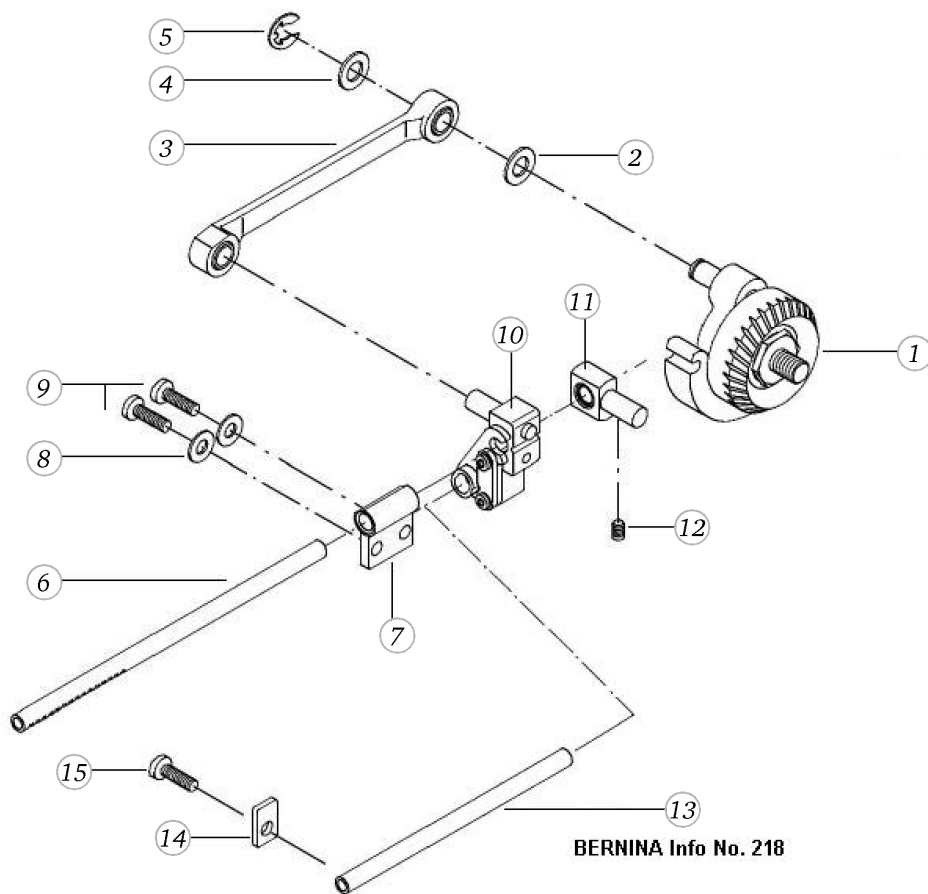

Pos	Item number	Description
1	0082817000	BEVEL GEAR SET
2	23228653++	WASHER 7.2x12x0.1
3	0078457000	CONNECTING ROD CPL.
4	23102503++	WASHER PLASTIC
5	23501753++	Circlip For Shafts d1 5 DIN6799 - BN809 Art-No.1284665
6	0079465000	RACK
7	0000665000	BEARING 6 MM IN FRONT
8	22901613++	WASHER 4.3MM
9	0078865044	Socket Pan Head Thread Forming Screws M4x12 DIN7500 - BN13916 Art-No. 2027607
10	0000717200	RACK DRIVER CPL.
11	0001207000	BEARING HOLDER CPL.
12	0078665043	Hexalobular Socket Set Screws M4x6 ISO 4026 - BN11493 Art-No. 3060208
13	0082255006	ZYL.PIN
14	0010475100	PRESSURE PLATE
15	0078865043	Socket Pan Head Thread Forming Screws M4x10 DIN7500 - BN13916 Art-No. 2027593