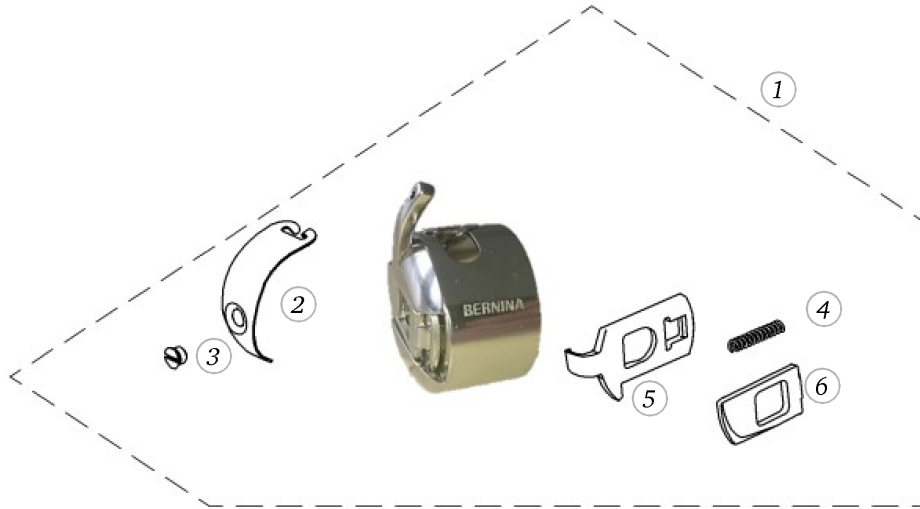

BERNINA artista 165

Bobbin Case with BERNINA Logo

Pos	Item number	Description
4	0015347150	bobbin case cpl.- bobbin case hinge nickle platet YS
1	0015347250	bobbin case cpl. bobbin case hinge nickle platet YS
2	1028945000	CB tension spring BERNINA Logo
3	1028955000	CB tension screw BERNINA Logo
4	1028965000	CB latch Spring BERNINA Logo
5	1028975000	CB latch BERNINA Logo
6	1028985000	CB flap BERNINA Logo