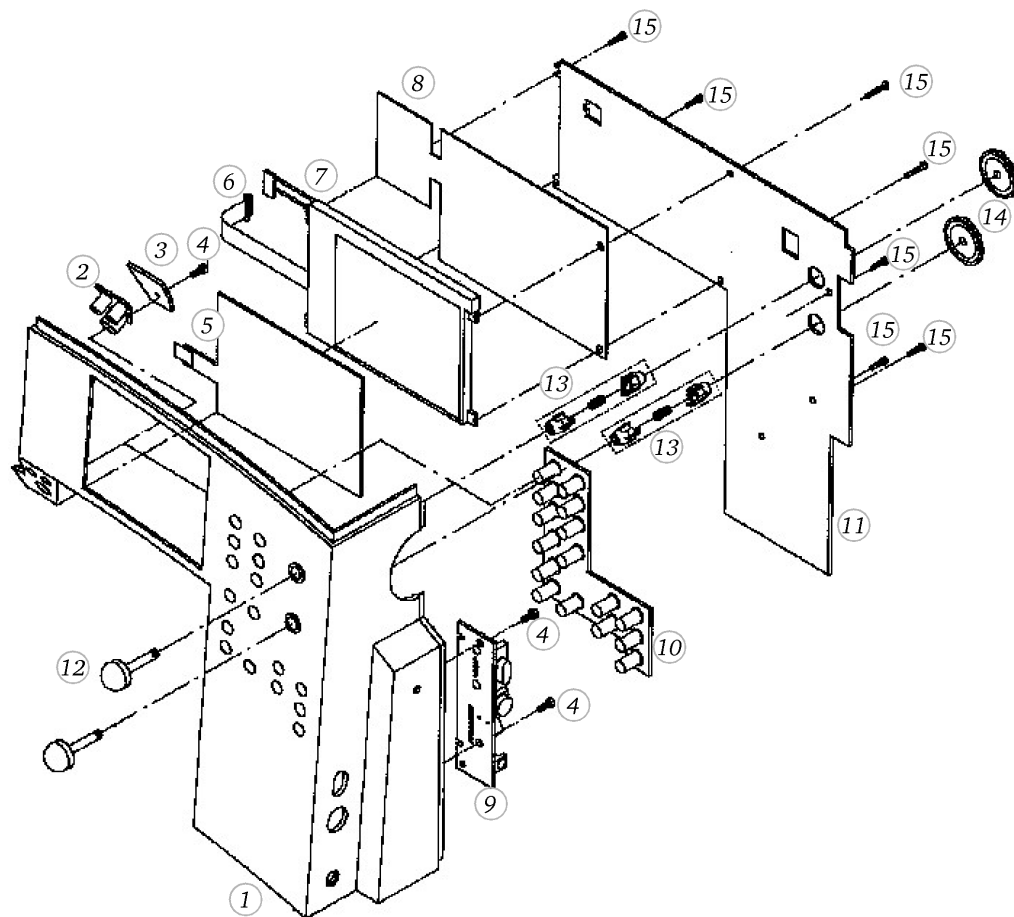

BERNINA artista 165

Front cover with LCD and Print (artista 165)

Pos	Item number	Description
1	0087815105	FRONT COVER A165
2	0087715000	RUBBER PAD RET
3	0087707000	RET-PRINT ARITSTA
4	0023345000	Screw Pan Head Pt 3 x 8 WN1452 - BN20138 Art-No. 3216015
5	0087755200	TOUCH SCREEN 165-185
6	0006165003	JUMPER 12POL 76MM
7	0087765001	LCD CPL.
8	0087775000	INSULATING FOIL
9	0045317300	PRINT ADAPTER
10	0087825000	RUBBER SELECTION PAD
11	0045197601	S-PRINT A165/170 V4.04
12	0087835000	BUTTON
13	0087847000	GUIDE CPL.
14	0087855000	STOP DISC
15	0089445000	SPECIAL TORX SCREW