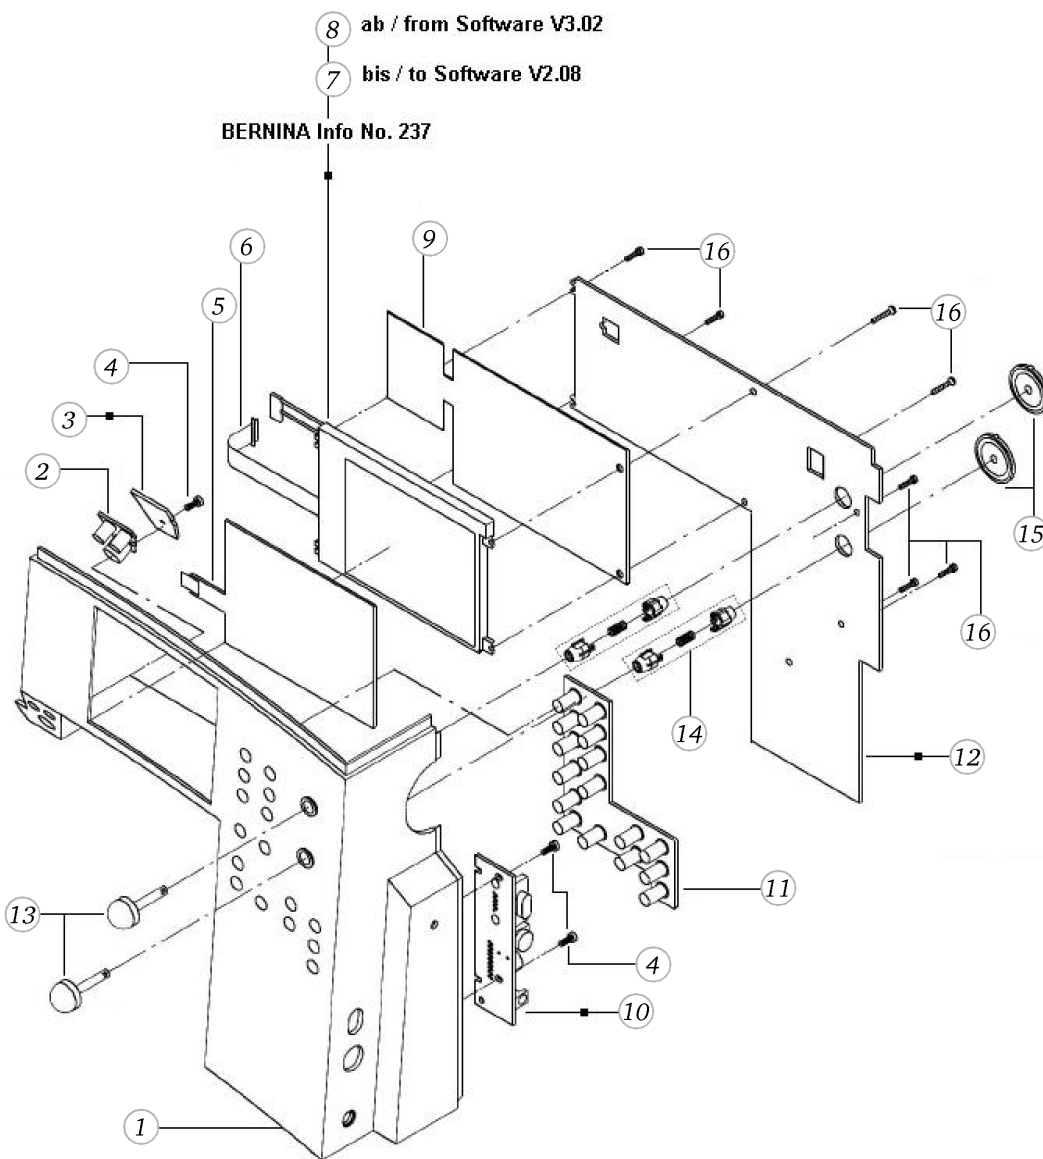

BERNINA artista 165

Front cover with LCD and Print (artista 170 RICCAR)

Pos	Item number	Description
1	0087815103	FRONT COVER RICCAR 170
2	0087715000	RUBBER PAD RET
3	0087707000	RET-PRINT ARITSTA
4	0023345000	Screw Pan Head Pt 3 x 8 WN1452 - BN20138 Art-No. 3216015
5	0087755200	TOUCH SCREEN 165-185
6	0006165003	JUMPER 12POL 76MM
7	0087765000	LCD CPL.
8	0087765001	LCD CPL.
9	0087775000	INSULATING FOIL
10	0045317300	PRINT ADAPTER
11	0087825000	RUBBER SELECTION PAD
12	0045197601	S-PRINT A165/170 V4.04
13	0087835000	BUTTON
14	0087847000	GUIDE CPL.
15	0087855000	STOP DISC
16	0089445000	SPECIAL TORX SCREW