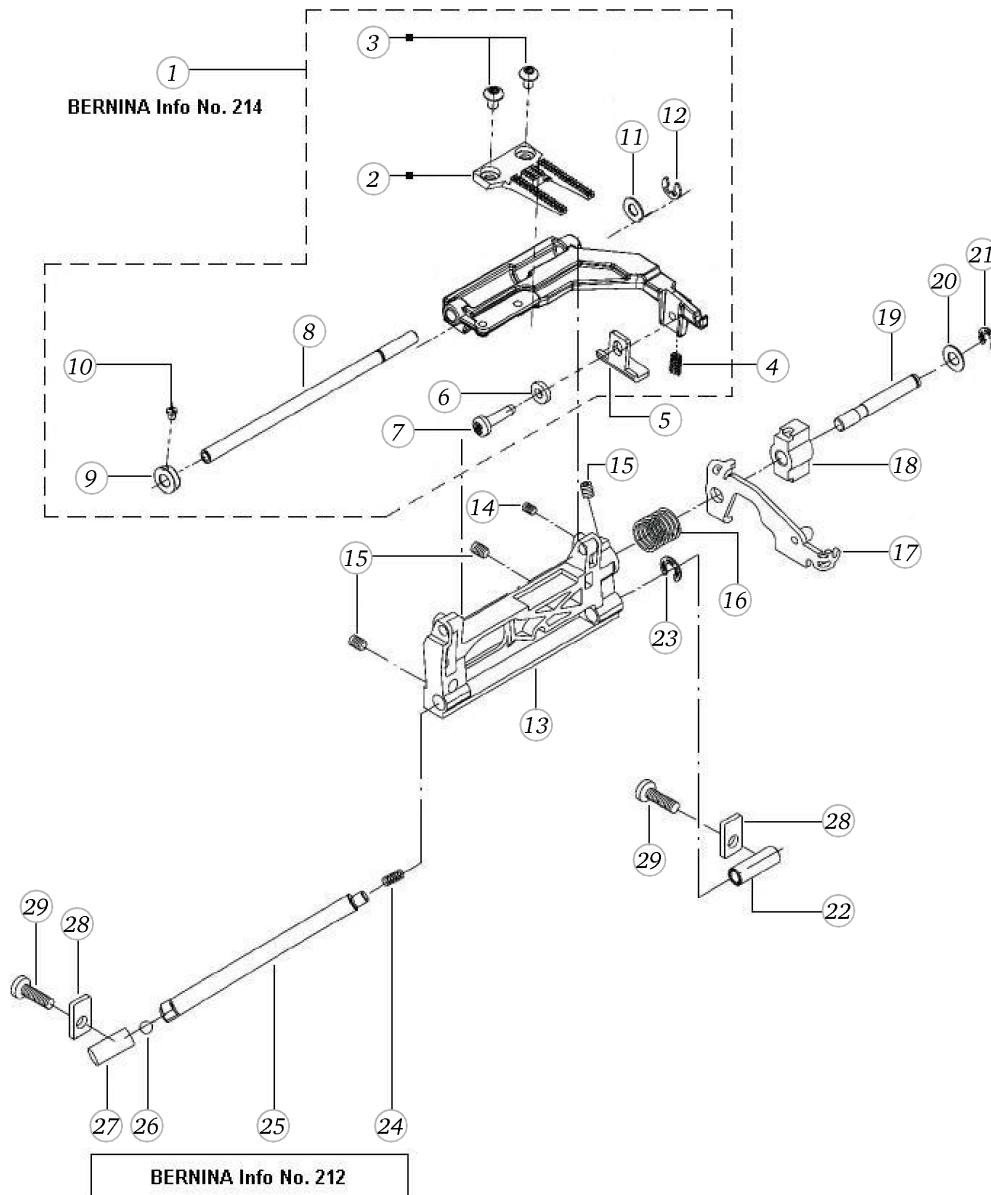

BERNINA artista 165

Feed dog unit

Pos	Item number	Description
1	0302257000	SCHOOLKIT TRANSPORTER
2	0302155000	FEEDDOG 5.5 MM
3	0032465110	Socket Button Head Screws M3x 6 ISO 7380-1 - BN6404 Art-No. 1982990
4	25524003++	Spring
5	0000785200	ADJUSTING PLATE
6	22952113++	Washer 3.2/7x1.5 black finished
7	0078865036	Socket Pan Head Thread Forming Screws M3x12 DIN7500 - BN13916 Art-No. 2027569
8	0302015000	SLIDING AXLE
9	0011217001	Adjusting Ring Cpl with 1 screw
10	20500353++	Cylinder Head Screw M2x2.5
11	22950213++	Washer d2.2xD7.5xs0.5
12	23500553++	Circlips For Shafts d1 1.5 DIN6799 - BN809 Art-No.1284614
13	0000245500	FEED DOG FORK
14	0078665031	Hexalobular Socket Set Screws M3x4 ISO 4026 - BN11493 Art-No. 3060200
15	0078665043	Hexalobular Socket Set Screws M4x6 ISO 4026 - BN11493 Art-No. 3060208
16	0079055000	SPRING
17	0078047200	THRUST REVERSER CPL.
18	0078065100	Swing Bearing
19	0078075000	BOLT
20	23100203++	Flat Washer d5.2-10x0.5
21	23501453++	Circlips For Shafts d1 4 DIN6799 - BN809 Art-No.1284657
22	0303835200	BEARING
23	23501753++	Circlip For Shafts d1 5 DIN6799 - BN809 Art-No.1284665
24	0303895100	SPRING
25	0049695100	ECCENTRIC SHAFT
26	0011695002	Steel Ball G40 D4 DIN5401 - BN869 Art-No. 1316281
27	0078695100	BEARING