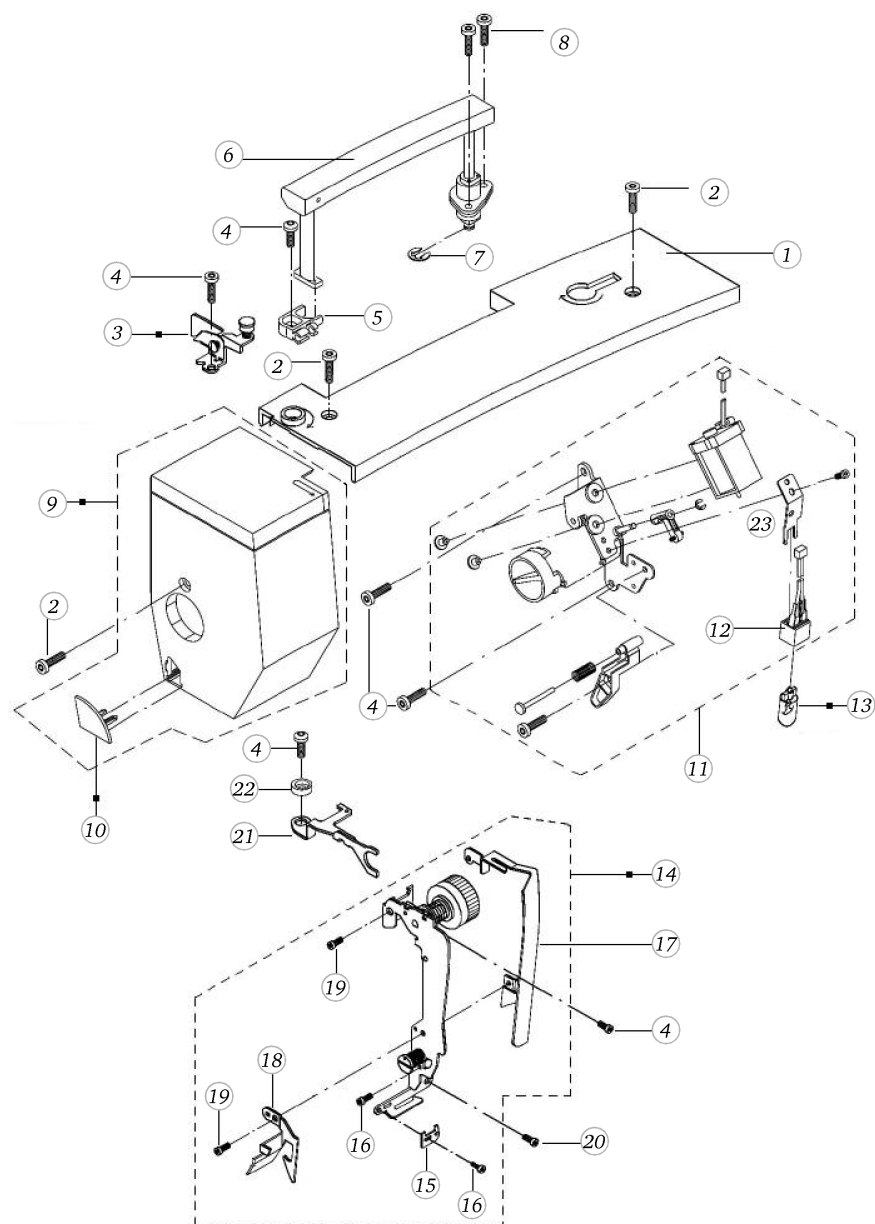

BERNINA artista 165

Side cover with handle

Pos	Item number	Description
1	0048505001	UPPER ARM COVER
2	0078865091	SCREW TORX DUOTAPTITE
3	0079587200	THREAD GUIDE CPL.
4	0078865043	Socket Pan Head Thread Forming Screws M4x10 DIN7500 - BN13916 Art-No. 2027593
5	0082315100	HANDLE BUSH
6	0082337100	HANDLE CPL.
7	23501453++	Circlips For Shafts d1 4 DIN6799 - BN809 Art- No.1284657
8	0078865044	Socket Pan Head Thread Forming Screws M4x12 DIN7500 - BN13916 Art-No. 2027607
9	0048227002	HEADCOVER CPL. ARTISTA
10	0079737100	THREAD CUTTER CPL.
11	0075757001	PRESSER DEVICE CPL.
12	0075387201	BULB SOCKET CPL.165-185
13	0075355000	LAMP LC-12-5-A
13	0075355100	Lamp LC12-5
14	0079507501	TAKE UP LEVER COVER CPL.
15	0082855001	Z-Z LIMITATION 5,5MM
16	0078865033	Socket Pan Head Thread Forming Screws M3x6 DIN7500 - BN13916 Art-No. 2027534
17	0079505301	TAKE-UP-LEVER COVER
18	0079515000	COVER REGULATOR
19	0032465110	Socket Button Head Screws M3x 6 ISO 7380-1 - BN6404 Art-No. 1982990
20	0078865045	Socket Pan Head Thread Forming Screws M4x16 DIN7500 - BN13916 Art-No. 2027615
21	0077585000	RELEASE LEVER
22	0077675100	Eccentric
23	0075995000	LAMP HOLDER