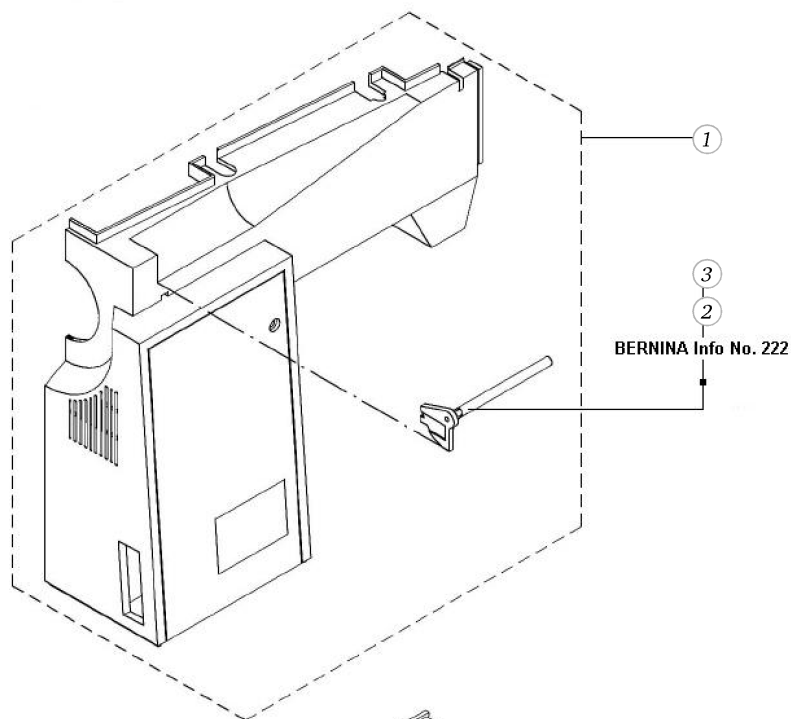

BERNINA artista 165

Rear cover