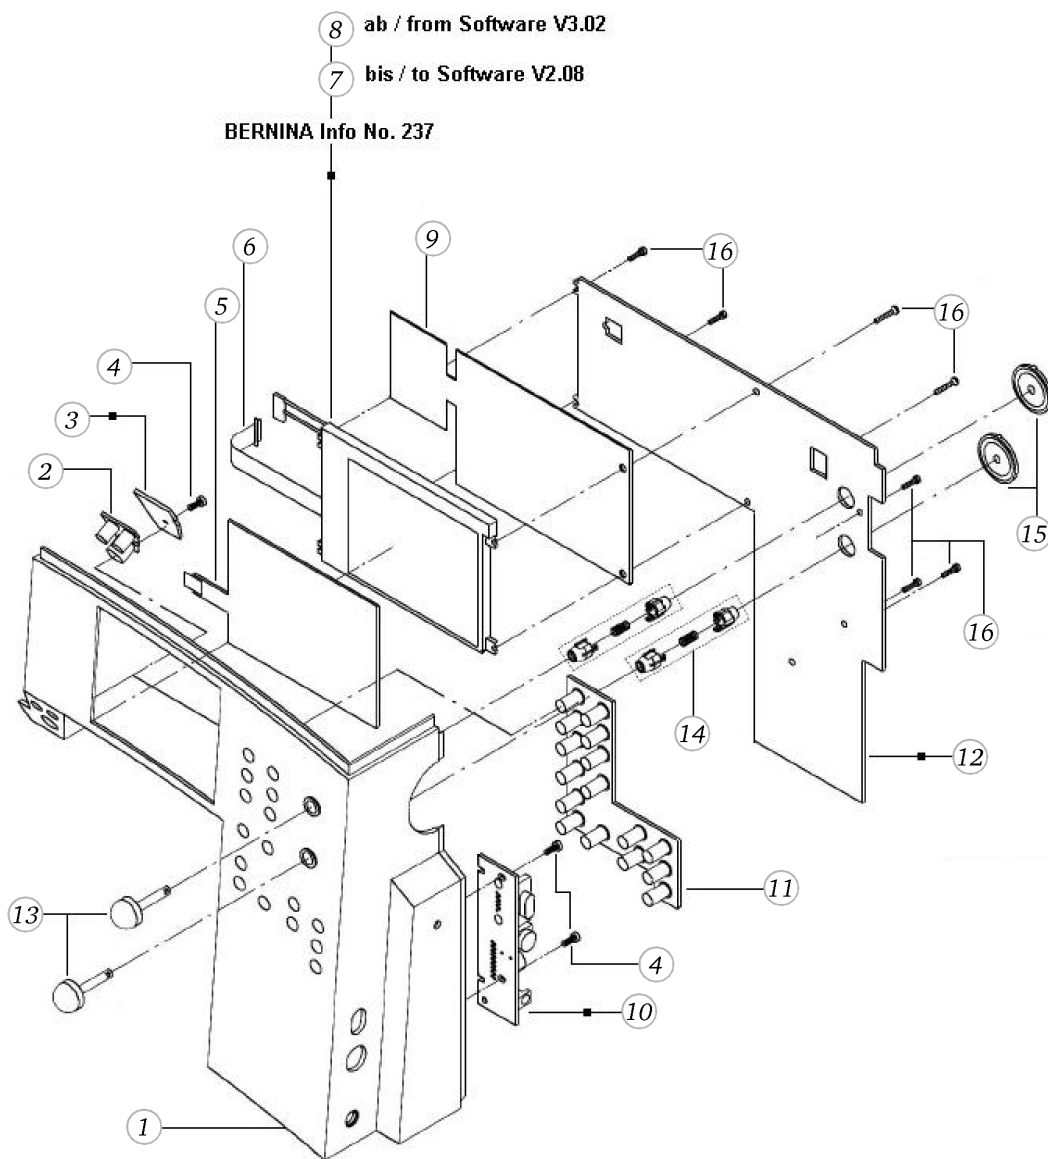

BERNINA artista 165

Front cover with LCD and Print (artista 170)

Pos	Item number	Description
1	0087815002	FRONT COVER ARTISTA 170
2	0087715000	RUBBER PAD RET
3	0087707000	RET-PRINT ARITSTA
4	0023345000	Screw Pan Head Pt 3 x 8 WN1452 - BN20138 Art-No. 3216015
5	0087755200	TOUCH SCREEN 165-185
6	0006165003	JUMPER 12POL 76MM
7	0087765000	LCD CPL.
8	0087765001	LCD CPL.
9	0087775000	INSULATING FOIL
10	0045317300	PRINT ADAPTER
11	0087825000	RUBBER SELECTION PAD
12	0045197601	S-PRINT A165/170 V4.04
13	0087835000	BUTTON
14	0087847000	GUIDE CPL.
15	0087855000	STOP DISC
16	0089445000	SPECIAL TORX SCREW