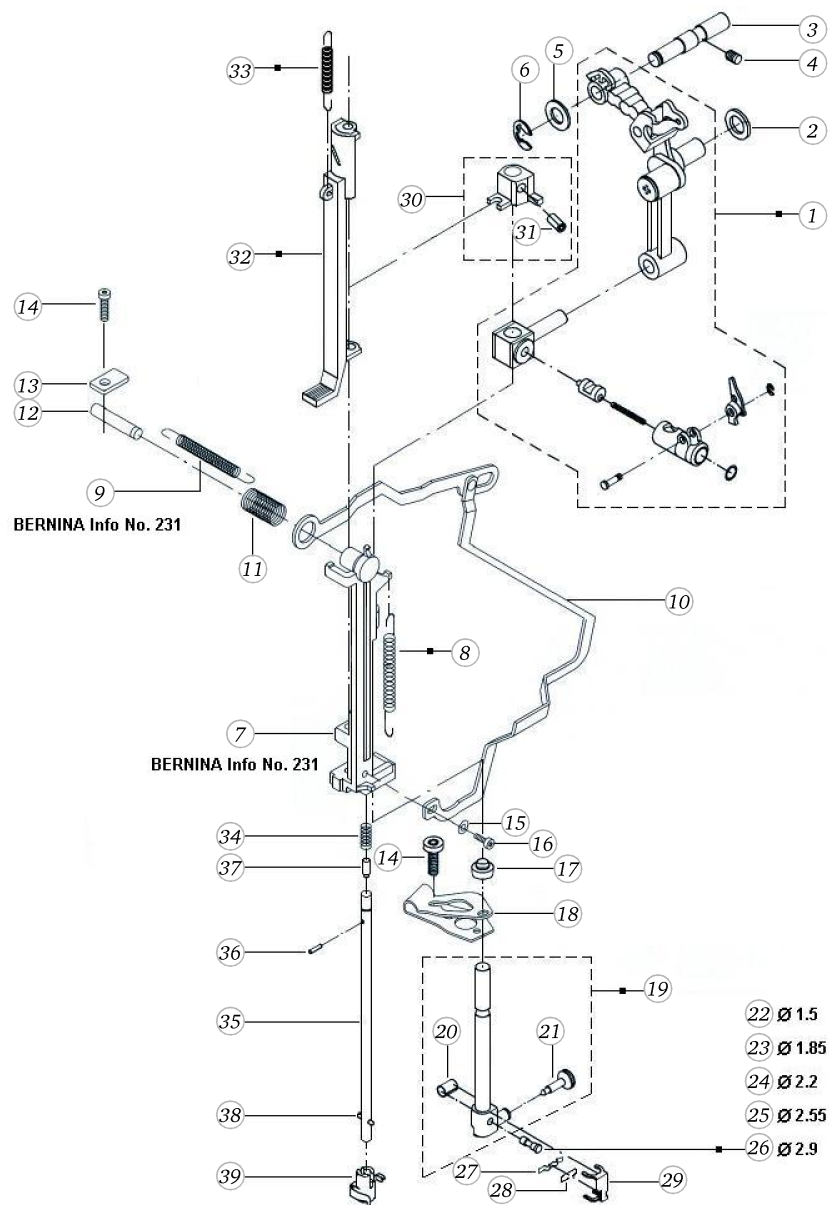

BERNINA artista 165

Needle Drive

Pos	Item number	Description
28	0082145000	GUIDE
29	0082125000	CLAMP
30	0075637300	Guide Assembled
31	0078665041	Hexalobular Socket Set Screws M4x4 ISO 4026 - BN11493 Art-No. 3060207
32	0075865200	THREADER SUPPORT
33	0075315200	Spring
34	0075965000	Spring -
35	0075747200	Threader Device Cpl.
36	24105643++	Parallel Pin Hardened 2h6x12 BN 858
37	20150113++	Hexagon Socket Set Screw M3x8
39	0337927100	threader head packed